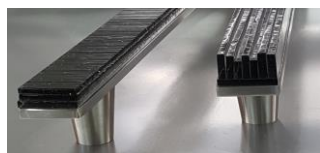

APPLIANCE PULLS

Jazz & Riffs Glass Appliance Pulls

Single Door Handles • sizes 12" L x 1" & 18" L • Built stronger to pull extra heavy refrigerator doors

JAP 12	1" X 12" X 2"	$285.00
JAP 18	1" x 18" x 2"	$310.00
RAP 12	1" x 12" x 1.5"	$170.00
RAP 18	1" x 18" x 1.5"	$207.00

BACKPLATES for LONG HANDLES & PULLS

BACKPLATE FOR SHOWER DOOR HANDLES - Custom Order

Shower Door Handles 12" & 18"

BPSH 12	3/4" x 11"	$58.00
BPSH 18	3/4" x 14"	$68.00