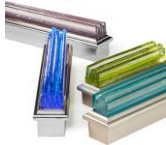

Jazz Cup Pull	#JCP6	1" x 6" x 1-1/2" Projection	$69.00
Jazz Cup Pull	#JCP3	1" x 3" x 1-1/2" Projection	$52.00