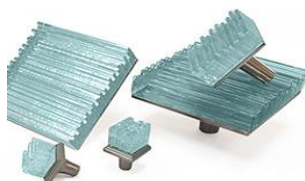

# JSP 6	6" x 6" x 2.5 projection	$194.00