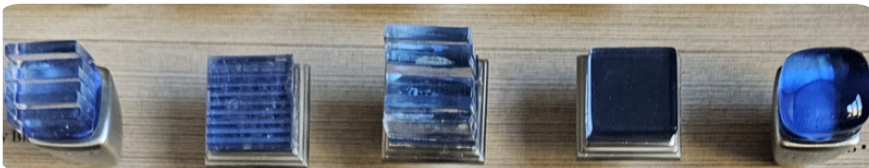

## *Jazz & Riffs Collections Standard Color Chart*

---

C - Clear Glass Color  
Clear water color

SW - Snow White Glass Color  
Soft blue white ice

SB - Stormy Black Glass Color  
Soft Black color tones

PH - Purple Haze Glass Color  
the hazy shimmer of Purple