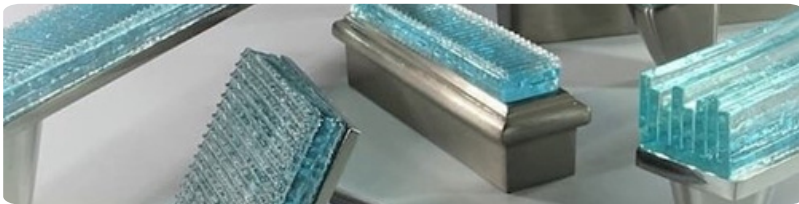

Jazz & Riffs Collections - Premium Glass Color Chart

AM - Aqua Marine Glass Color
Light blue alpine tones