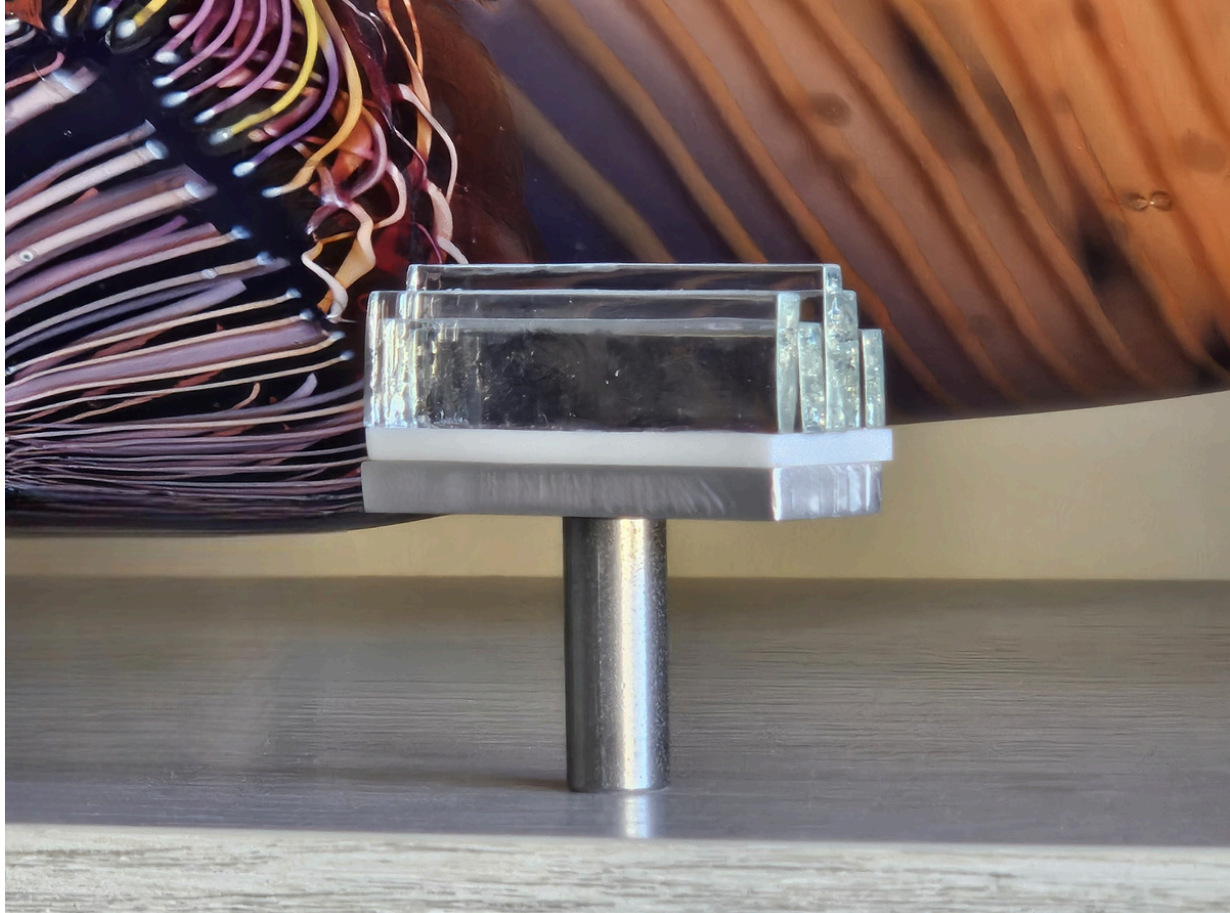

Jazz Collection-Bar Knob

Jazz Thin Knob JTK 2

Size: 2" x 5/8" x 1-7/8" projection

Finishes: Mirror Polished & Satin Nickel, Stainless-Steel & Alum Nickel

Glass Colors: Standard: C-Clear, SW-SnowWhite, SB-StormyBlack, PH-PurpleHaze, BB-BombayBlue

Premium: AM-AquaMarine, GE-GoldenEyes, LTR-LoveThatRed, PP-PrefectPink, GG-GardenGreen, M-Mink