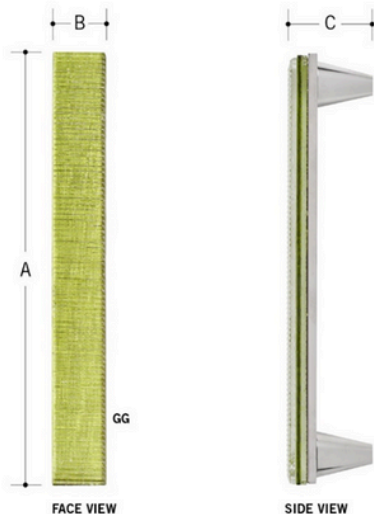

DIMENSIONS

STYLE #	A	B	C
RP6	6"	1"	1.25"
RP8	8"	1"	1.25"
RP12	12"	1"	1.25"
RP16	16"	1"	1.25"
RP18	18"	1"	1.25"

FINISHES

Mirror Polished Stainless Steel
Satin Polished Stainless Steel

Riffs Collection - LONG PULLS

Riffs Long Pull RP6, RP8, RP12 & RP18

Sizes: 6", 8" 12" & 18" lengths

Finishes: Mirror Polished & Satin Nickel Stainless-Steel & Alum Nickel

Glass Colors: Standard: C-Clear, SW-SnowWhite, SB-StormyBlack, PH-PurpleHaze, BB-BombayBlue

Premium: AM-AquaMarine, GE-GoldenEyes, LTR-LoveThatRed, PP-Pink, GG-Green, M-Mink