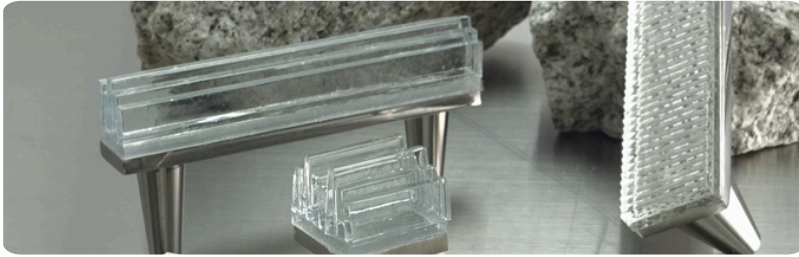

Jazz & Riffs Collections Standard Color Chart

C - Clear Glass Color
Clear water color