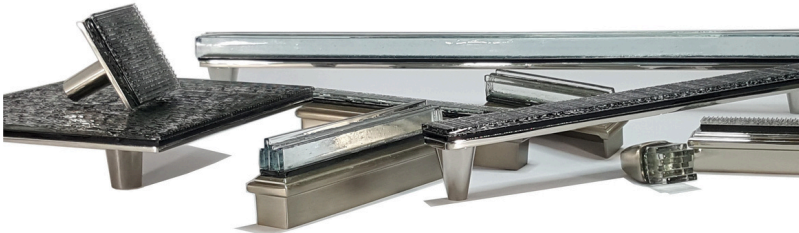

SB - Stormy Black Glass Color
Soft Black color tones