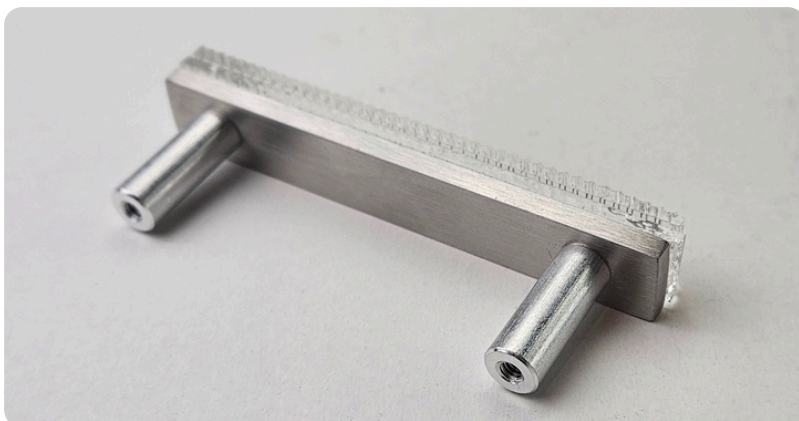

## *Jazz & Riffs Collections - Metal Finishes*

---

Satin Nickle / Stainless Steel Base  
smooth soft satin finish

Mirror Polished / Stainless Steel Base  
bright dazzling finish

ALum Nickel  
Our very own soft low lustrous  
shine aluminum metal