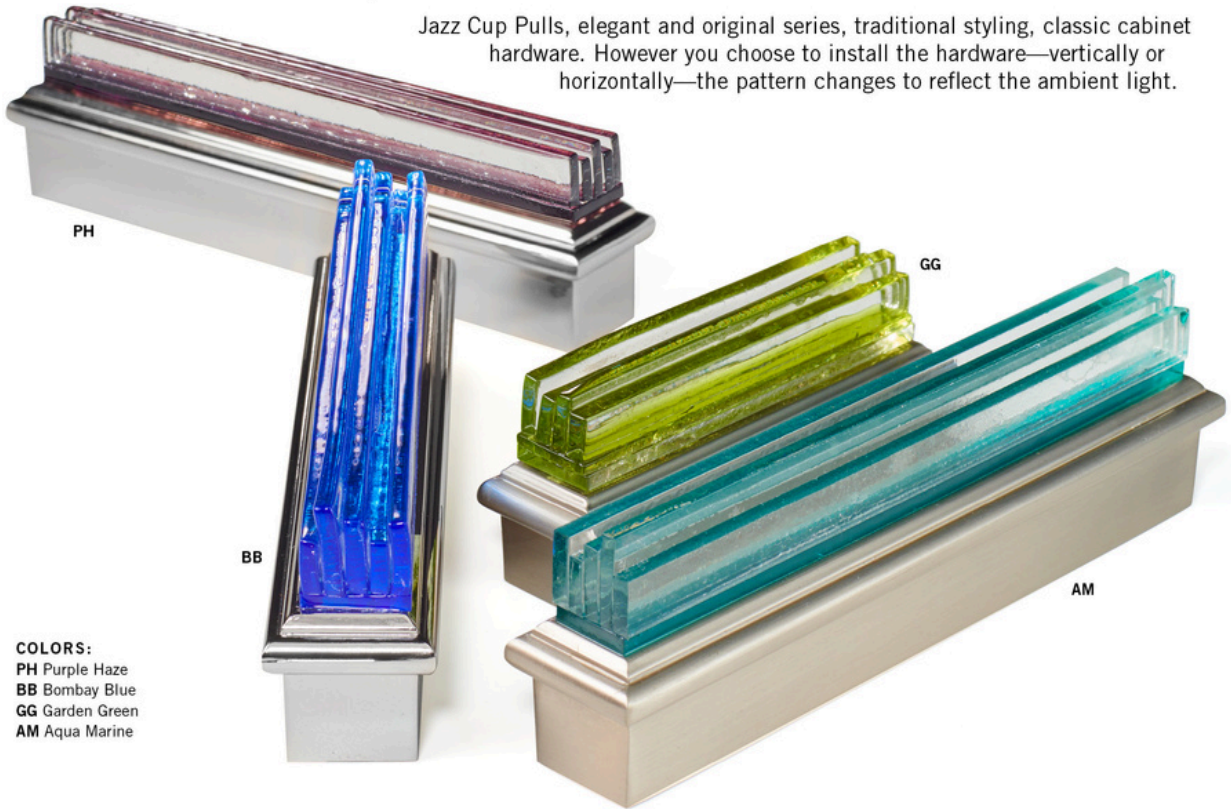

## *Riffs Collection - SQUARE Knob 2"*

---

Riffs Square Knob RSQP 2

Size: 2"x 2"x 1-7/8" projection

Finishes: Mirror Polished & Satin Nickel Stainless-Steel & Alum Nickel

Glass Colors: Standard: C-Clear, SW-SnowWhite, SB-StormyBlack, PH-PurpleHaze, BB-BombayBlue

Premium: AM-AquaMarine, GE-GoldenEyes, LTR-LoveThatRed, PP-PrefectPink, GG-GardenGreen, M-Mink

*Jazz collection* | CUP PULLS

Jazz Cup Pulls, elegant and original series, traditional styling, classic cabinet hardware. However you choose to install the hardware—vertically or horizontally—the pattern changes to reflect the ambient light.