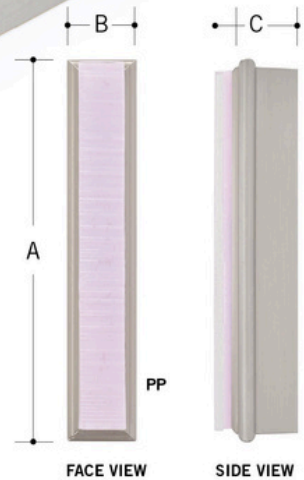

Riffs Cup Pulls, elegant and original series, traditional styling, classic cabinet hardware. However you choose to install the hardware—vertically or horizontally—the pattern changes to reflect the ambient light.

**FINISHES**

- Mirror Polished Stainless Steel
- Satin Polished Stainless Steel

Jazz & Riffs cabinet hardware is handmade and hand polished. Small variations in the final piece may occur and are considered part of the beauty of the design.

**COLORS:**

- PP Perfect Pink
- SW Snow White
- GG Garden Green
- AM Aqua Marine

**DIMENSIONS**

STYLE #	A	B	C
RCP3	3"	1"	1.125"
RCP6	6"	1"	1.125"

*Riffs collection* | LONG CABINET DOOR PULLS

Original cabinet hardware handmade in the USA stunningly designed crystal clear glass comes in ten colors and hand polished solid stainless steel in either mirror polished or satin nickel fused together to make an elegant and durable cabinet knobs and pulls. Small variations in the final piece may occur and are considered part of the beauty of the design.