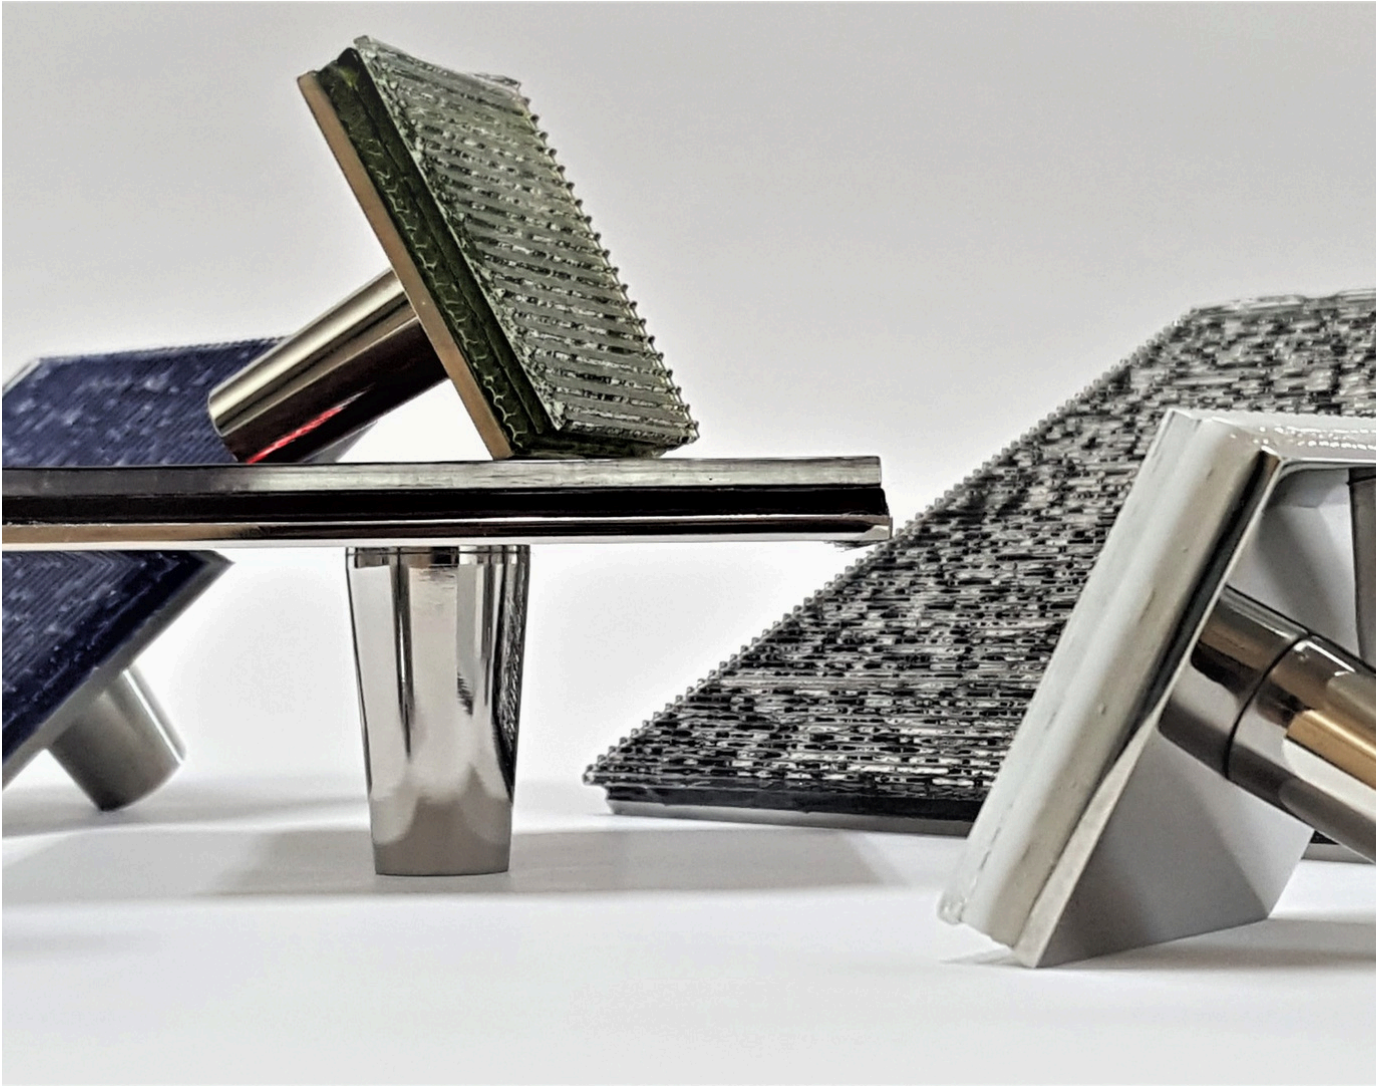

Riffs Collection - SQUARE Knob 2"

Riffs Square Knob RSQP 2

Size: 2"x 2"x 1-7/8" projection

Finishes: Mirror Polished & Satin Nickel Stainless-Steel & Alum Nickel

Glass Colors: Standard: C-Clear, SW-SnowWhite, SB-StormyBlack, PH-PurpleHaze, BB-BombayBlue

Premium: AM-AquaMarine, GE-GoldenEyes, LTR-LoveThatRed, PP-PrefectPink, GG-GardenGreen, M-Mink