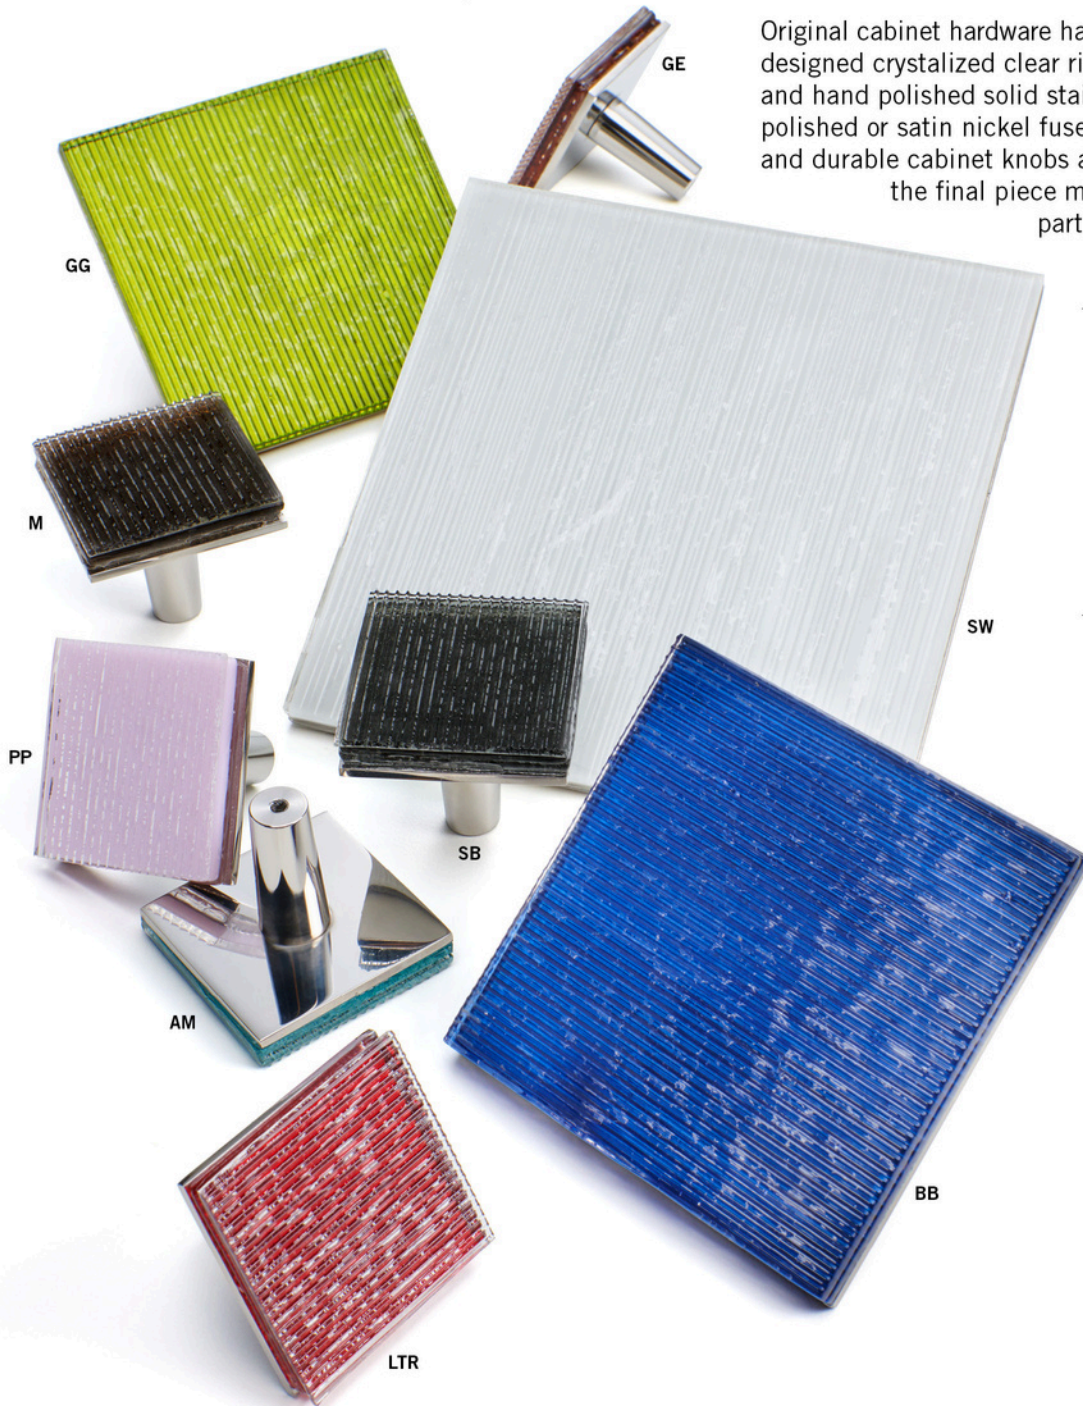

Riffs collection | SQUARE PULLS

Original cabinet hardware handmade in the USA stunningly designed crystalized clear ribbed glass comes in ten colors and hand polished solid stainless steel in either mirror polished or satin nickel fused together to make an elegant and durable cabinet knobs and pulls. Small variations in the final piece may occur and are considered part of the beauty of the design.

DIMENSIONS

STYLE #	A	B	C
RSQP2	2"	2"	1.5"
RSQP4	4"	4"	1.5"
RSQP6	6"	6"	1.5"

COLORS:
GG Garden Green   **GE** Golden Eyes   **M** Mink   **SW** Snow White   **PP** Perfect Pink
SB Stormy Black   **AM** Aqua Marine   **LTR** Love That Red   **BB** Bombay Blue