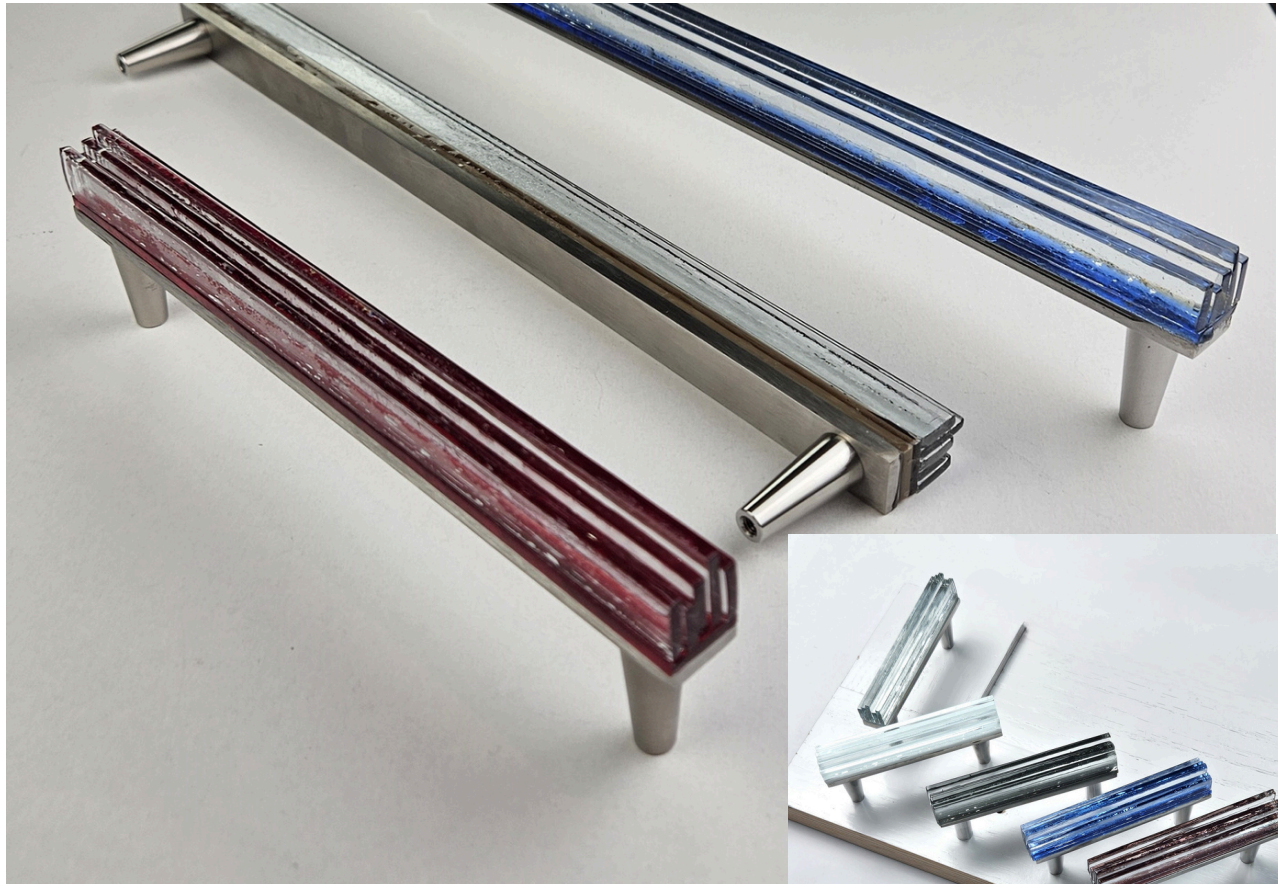

Jazz Collection - THIN PULLS

Jazz Thin Pull JTP 4, JTP 8, JTP 12, JTP 18

Sizes: 2", 4", 8", 12, 18" long x 5/8" wide x 1-7/8" projection

Finishes: Mirror Polished, Satin Nickel Stainless-Steel & A'Lum Nickel

Glass Colors: Standard: C-Clear, SW-SnowWhite, SB-StormyBlack, PH-PurpleHaze, BB-BombayBlue

Premium: AM-AquaMarine, GE-GoldenEyes, LTR-LoveThatRed, PP-PerfectPink, GG-GardenGreen, M-Mink