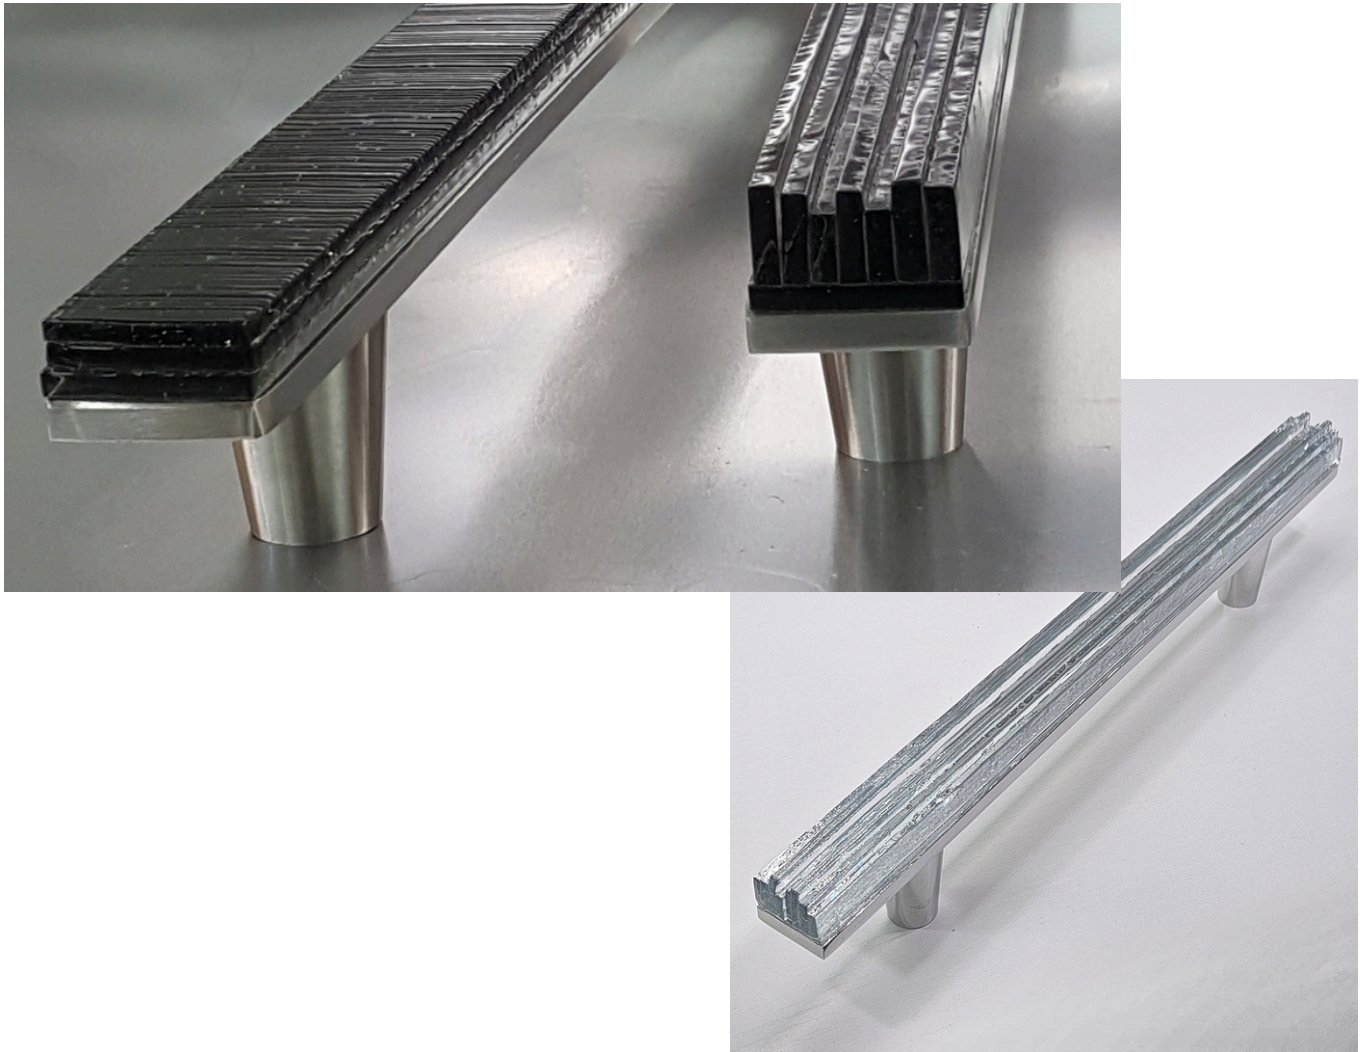

Jazz Collection - APPLIANCE HANDLES

Jazz Appliance Handles JAP12 & JAP18

Sizes: 12"x 1" x 1-3/4" projection & 18"x 1" x 1-3/4" projection

Finishes: Mirror Polished & Satin Nickel Stainless-Steel & Alum Nickel

Glass Colors: Standard: C-Clear, SW-SnowWhite, SB-StormyBlack, PH-PurpleHaze, BB-BombayBlue

Premium: AM-AquaMarine, GE-GoldenEyes, LTR-LoveThatRed, PPPrefectPink, GG-GardenGreen, M-Mink