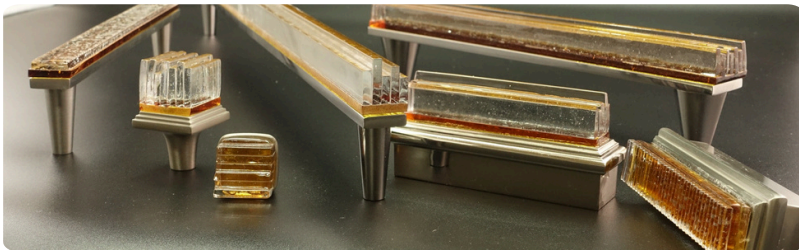

GE - Golden Eyes
Golds striking colors of satin yellows