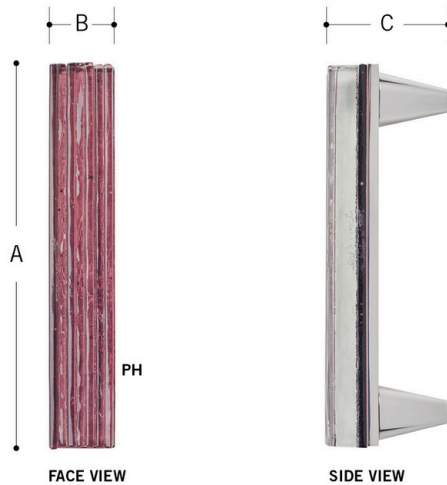

Jazz & Riffs cabinet hardware is handmade and hand polished. Small variations in the final piece may occur and are considered part of the beauty of the design.

*Jazz collection*

LONG CABINET DOOR PULLS

Original cabinet hardware handmade in the USA stunningly designed crystal clear glass comes in ten colors and hand polished solid stainless steel in either mirror polished or satin nickel fused together to make an elegant and durable cabinet knobs and pulls. Small variations in the final piece may occur and are considered part of the beauty of the design.

**COLORS:**  
BB Bombay Blue SW Snow White GG Garden Green PH Purple Haze

**DIMENSIONS**

STYLE #	A	B	C
JP6	6"	1"	1.75"
JP8	8"	1"	1.75"
JP12	12"	1"	1.75"
JP16	16"	1"	1.75"
JP18	18"	1"	1.75"

**FINISHES**

Mirror Polished Stainless Steel  
Satin Polished Stainless Steel