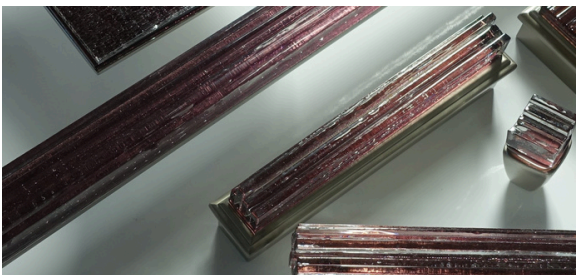

## *Jazz & Riffs Collections Standard Color Chart*

---

C - Clear Glass Color  
Clear water color

SW - Snow White Glass Color  
Soft blue white ice

SB - Stormy Black Glass Color  
Soft Black color tones

PH - Purple Haze Glass Color  
the hazy shimmer of Purple