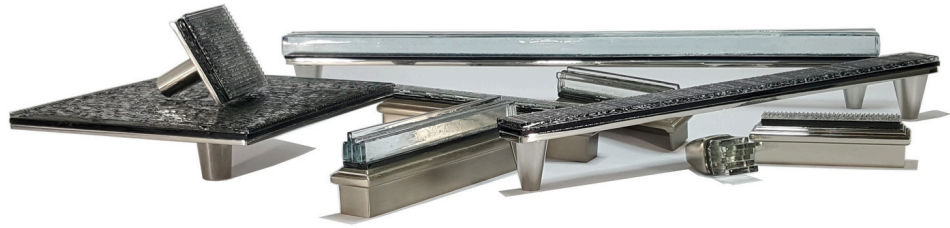

Intro

Knob Collection

Pages

- Ring Knob 1
- Rex Knob 2-3
- Square Knob 1" 4-5
- Bar Knob 6-7
- Regal Dot - Round & Square 8
- Dot 9
- Square Pulls 2" 10-11

Jazz Collection Pulls & Handles

- Cup Pulls 12
- Long Pulls 13
- Deluxe Long Pulls 14
- Thin Pulls 15
- Square Pulls 16
- Appliance Handles | 17
- Shower Door Handles | 1" wide 18
- Shower Door Handles | 3" wide 19

Riffs Collection Cabinet Pulls

- Cup Pulls 20
- Long Pulls 21
- Long Thin Pulls 22
- Square Pulls 23
- Appliance Handles 24
- Shower Door | 1" wide 25
- Shower Door | 3" wide 26

Glass Color Charts & Metal Finish Chart

- Glass Colors | Standard 27
- Glass Colors | Premium 28
- Metal Finishes 29

Price List & Terms & Conditions

- Price List 30-42
- Terms & Conditions 43-44