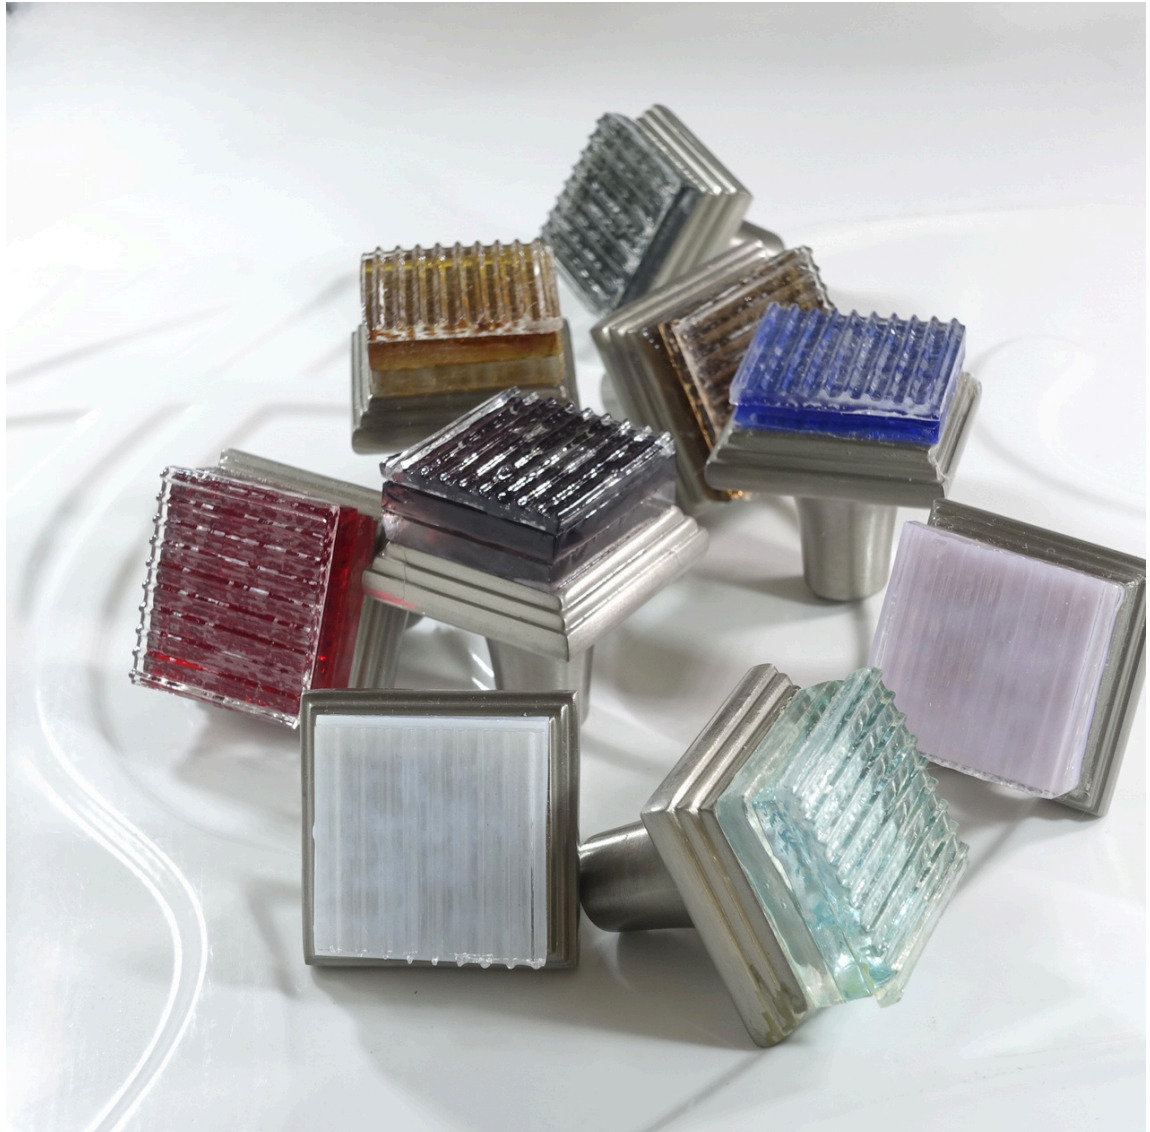

Riffs Collection - SQUARE KNOB 1"

Riffs 1" Square Knob RSQK 1

Size: 1"x 1"x 1-7/8" projection

Finish: Satin Nickel Stainless-Steel

Glass Colors: Standard: C-Clear, SW-SnowWhite, SB-StormyBlack, PH-PurpleHaze, BB-BombayBlue

Premium: AM-AquaMarine, GE-GoldenEyes, LTR-LoveThatRed, PP-PrefectPink, GG-GardenGreen, M-Mink