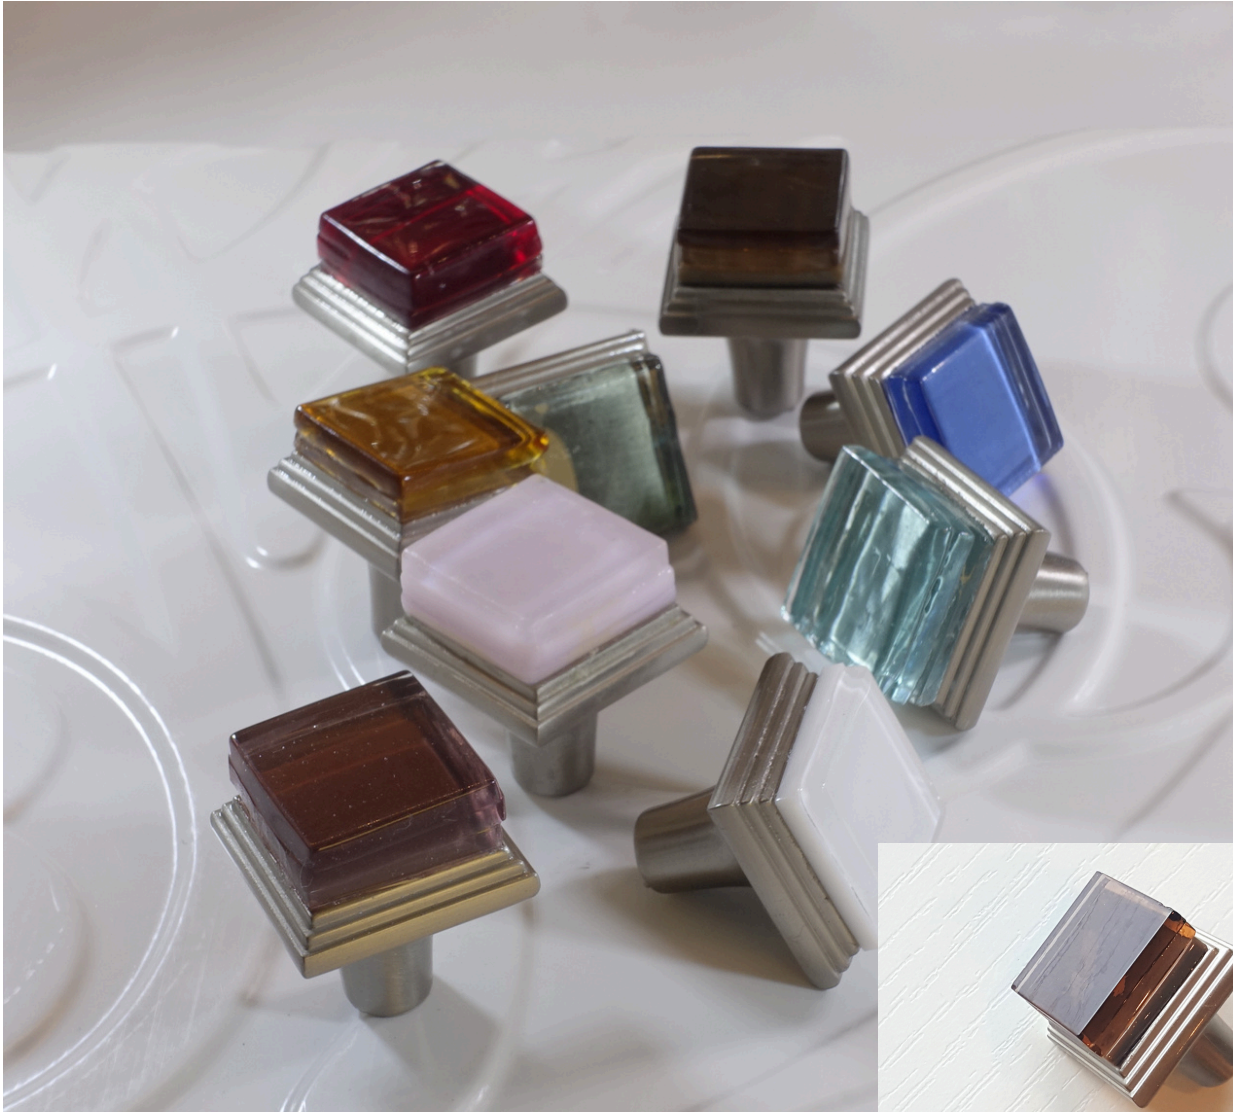

DOT - Square & Solid

Dot DSQK 1

Size: over-all 1"x 1"x 1.25" Projection in Standard Colors & 1.45" projection for Premium Colors

Finish: Satin Nickel Stainless-Steel

Glass Colors: Standard: SW-SnowWhite, SB-StormyBlack, PH-PurpleHaze, BB-BombayBlue

Premium: AM-AquaMarine, GE-GoldenEyes, LTRLoveThatRed, PP-PerfectPink, GG-GardenGreen, M-Mink