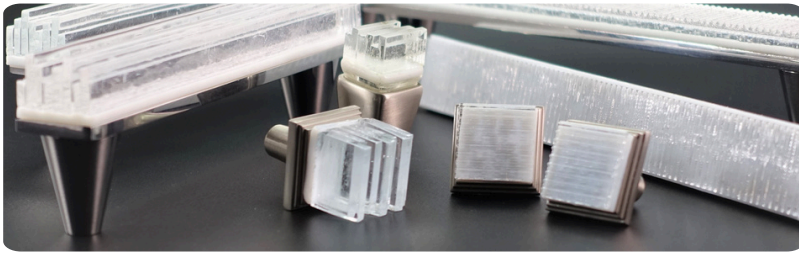

SW - Snow White Glass Color
Soft blue white ice