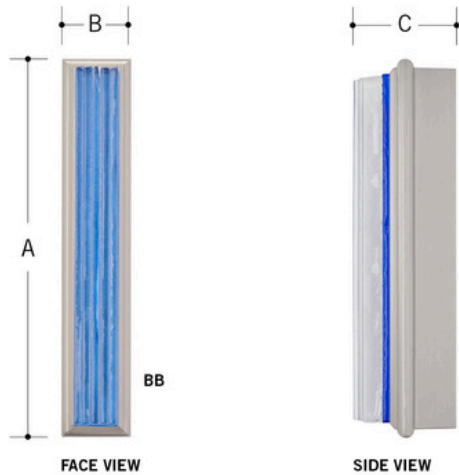

DIMENSIONS

STYLE #	A	B	C
JCP3	3"	1"	1.5"
JCP6	6"	1"	1.5"

FINISHES

Mirror Polished Stainless Steel
Satin Polished Stainless Steel

Jazz & Riffs cabinet hardware is handmade and hand polished. Small variations in the final piece may occur and are considered part of the beauty of the design.