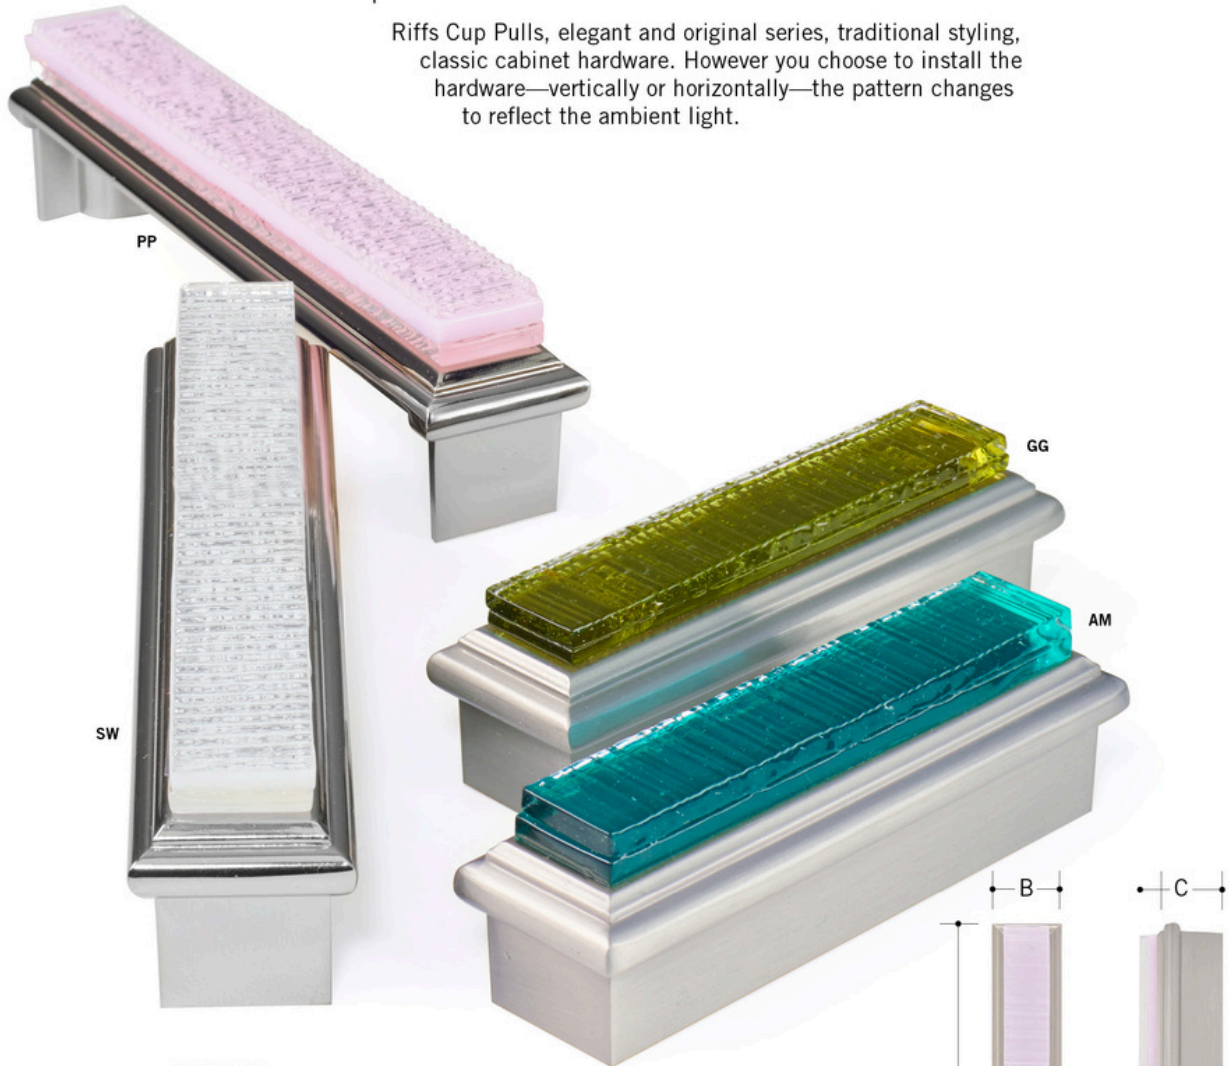

Riffs collection | CUP PULLS

Riffs Cup Pulls, elegant and original series, traditional styling, classic cabinet hardware. However you choose to install the hardware—vertically or horizontally—the pattern changes to reflect the ambient light.

FINISHES

- Mirror Polished Stainless Steel
- Satin Polished Stainless Steel

Jazz & Riffs cabinet hardware is handmade and hand polished. Small variations in the final piece may occur and are considered part of the beauty of the design.

COLORS:

- PP Perfect Pink
- SW Snow White
- GG Garden Green
- AM Aqua Marine

DIMENSIONS

STYLE #	A	B	C
RCP3	3"	1"	1.125"
RCP6	6"	1"	1.125"