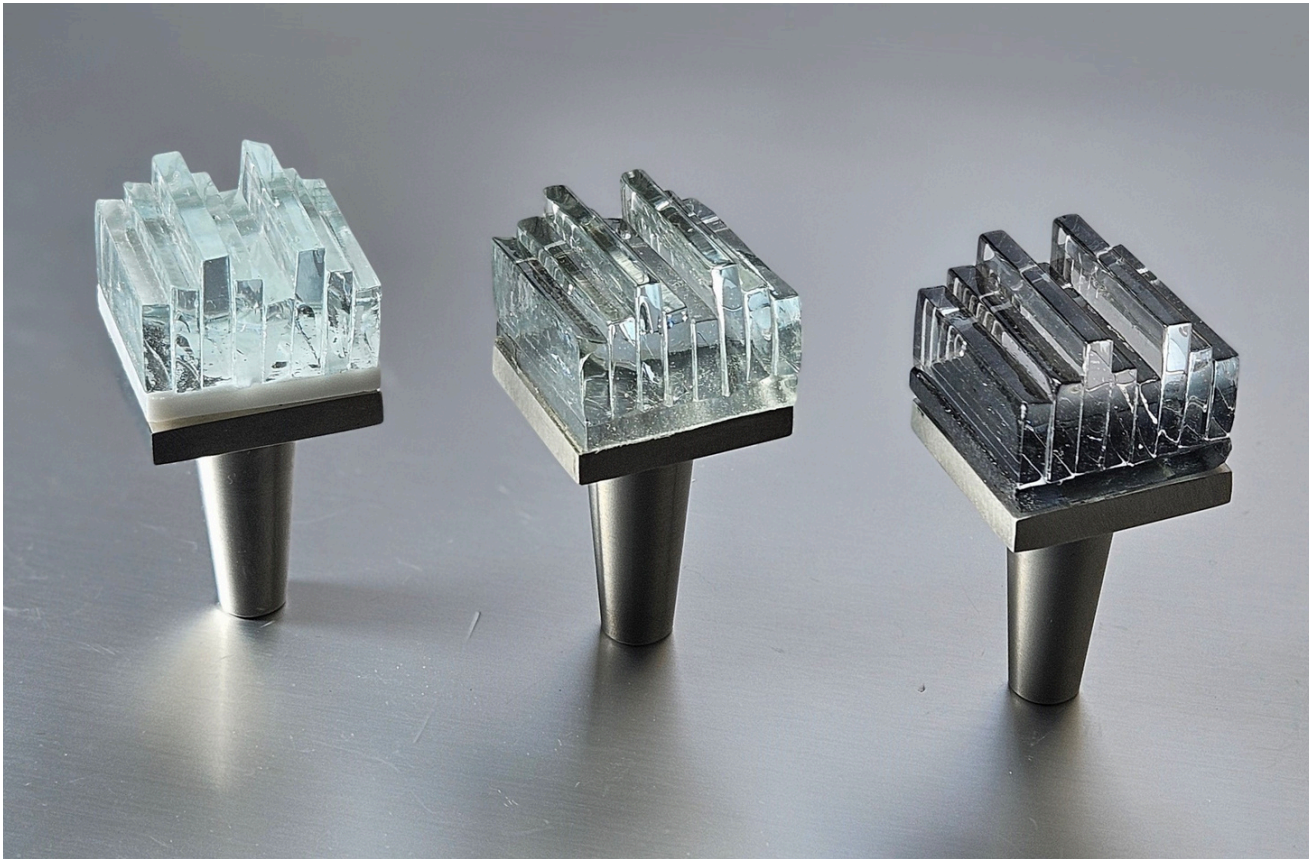

## *RING KNOB*

---

Ring Knob JK 11

Size: 3/4" x 3/4" x 1-7/8" projection

Finish: Satin Nickel Stainless-Steel

Glass Colors: Standard: C-Clear, SW-SnowWhite, SB-StormyBlack,  
PH-PurpleHaze, BB-BombayBlue

Premium: AM-AquaMarine, GE-GoldenEyes, LTRLoveThatRed,  
PP-PrefectPink, GG-GardenGreen, M-Mink