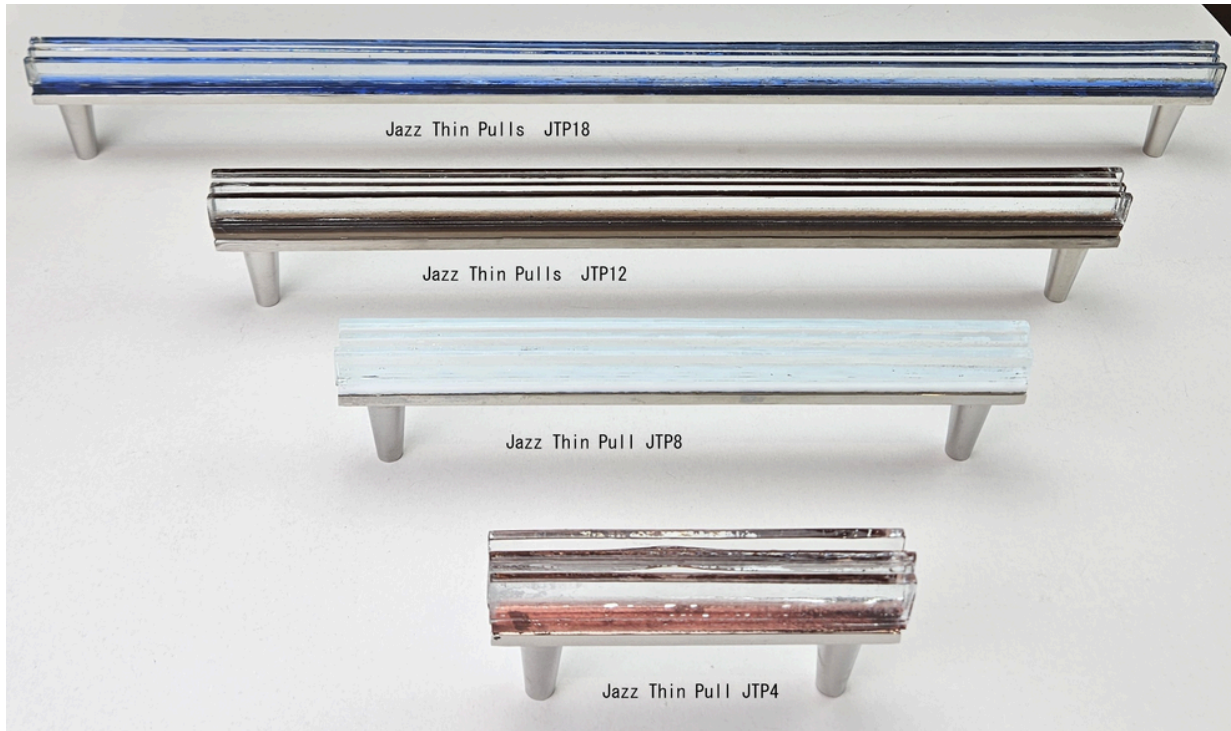

PL2

Jazz & Riffs
 hardware collection™
 MUSIC TO YOUR EYES

Price List

Riffs Cup Pulls

Riffs Cup Pulls / RCP 3	3" Length	RCP 3	\$38.00
		RCP 3 P	\$48.00
Riffs Cup Pulls / RCP 6	6" Length	RCP 6	\$54.00
		RCP 6 P	\$62.00

PL3

Jazz Long Pulls

Jazz Long Pull / JP 6	6" Length	JLP 6 JLP 6 P	\$105.00 \$111.00
Jazz Long Pull / JP 8	8" Length	JLP 8 JLP 8 P	\$110.00 \$113.00
Jazz Long Pull / JP12	12" Length	JLP 12 JLP 12 P	\$117.00 \$125.00
Jazz Long Pull / JP18	18" Length	JLP 18 JLP 18 P	\$138.00 \$146.00

PL4

Riffs Long Pulls

Riffs Long Pull / RLP 6	6" Length	RLP 6 RLP 6 P	\$99.00 \$106.00
Riffs Long Pull / RLP 8	8" Length	RLP 8 RLP 8 P	\$74.00 \$80.00
Riffs Long Pull / RLP 12	12" Length	RLP 12 RLP 12 P	\$109.00 \$115.00
Riffs Long Pull / RLP 18	18" Length	RLP 18 RLP 18 P	\$118.00 \$130.00