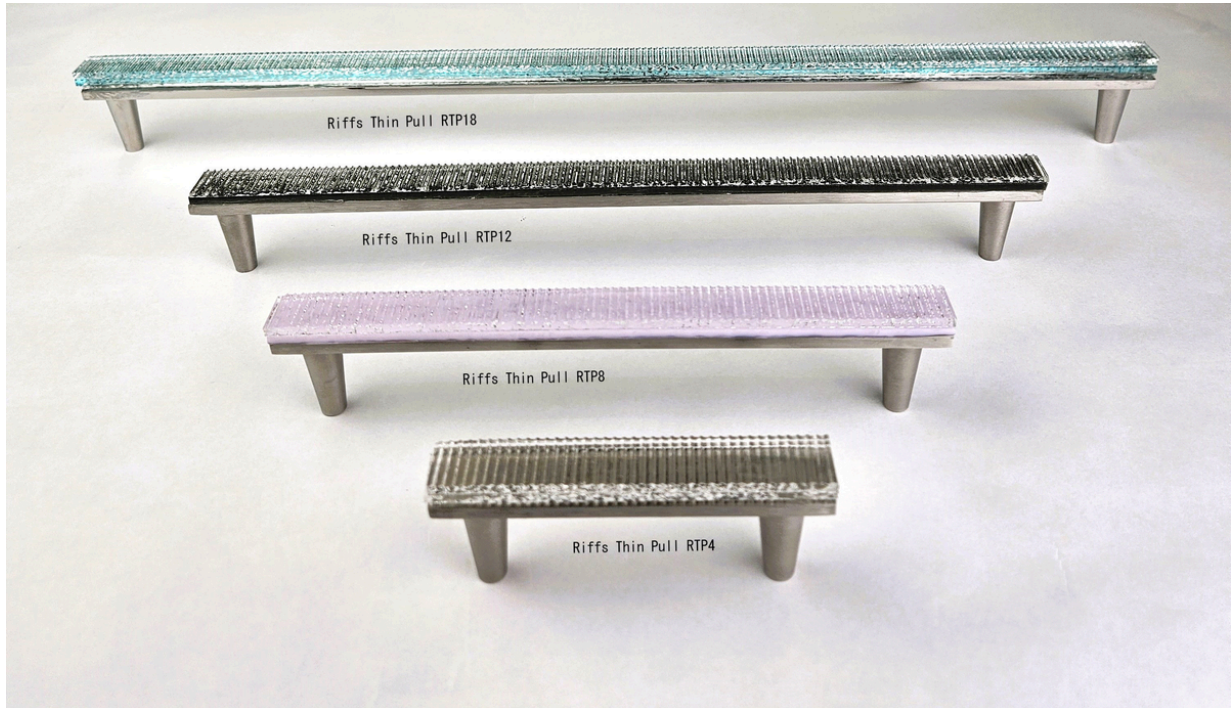

Riffs Long Thin Pulls - 5/8"width

Riffs Long Thin Pull RTP 2	2" x 5/8"	RTP 2	$42.00
		RTP 2 P	$50.00
		RTP 2 A' Lume Fin.	$20.00
Riffs Long Thin Pull RTP 4	4" x 5/8"	RTP 4	$59.00
		RTP 4 P	$64.00
		RTP 4 A' Lume Fin.	$32.00
Riffs Long Thin Pull RTP 8	8" x 5/8"	RTP 8	$78.00
		RTP 8 P	$89.00
		RTP 8 A' Lume Fin.	$30.00
Riffs Long Thin Pull RTP 12	12" x 5/8"	RTP 12	$97.00
		RTP 12 P	$89.00
		RTP 12 A' Lume Fin.	$35.00
Riffs Long Thin Pull RTP 18	18" x 5/8"	RTP 18	$121.00
		RTP 18 P	$128.00
		RTP 18 A' Lume Fin.	$40.00

PL7