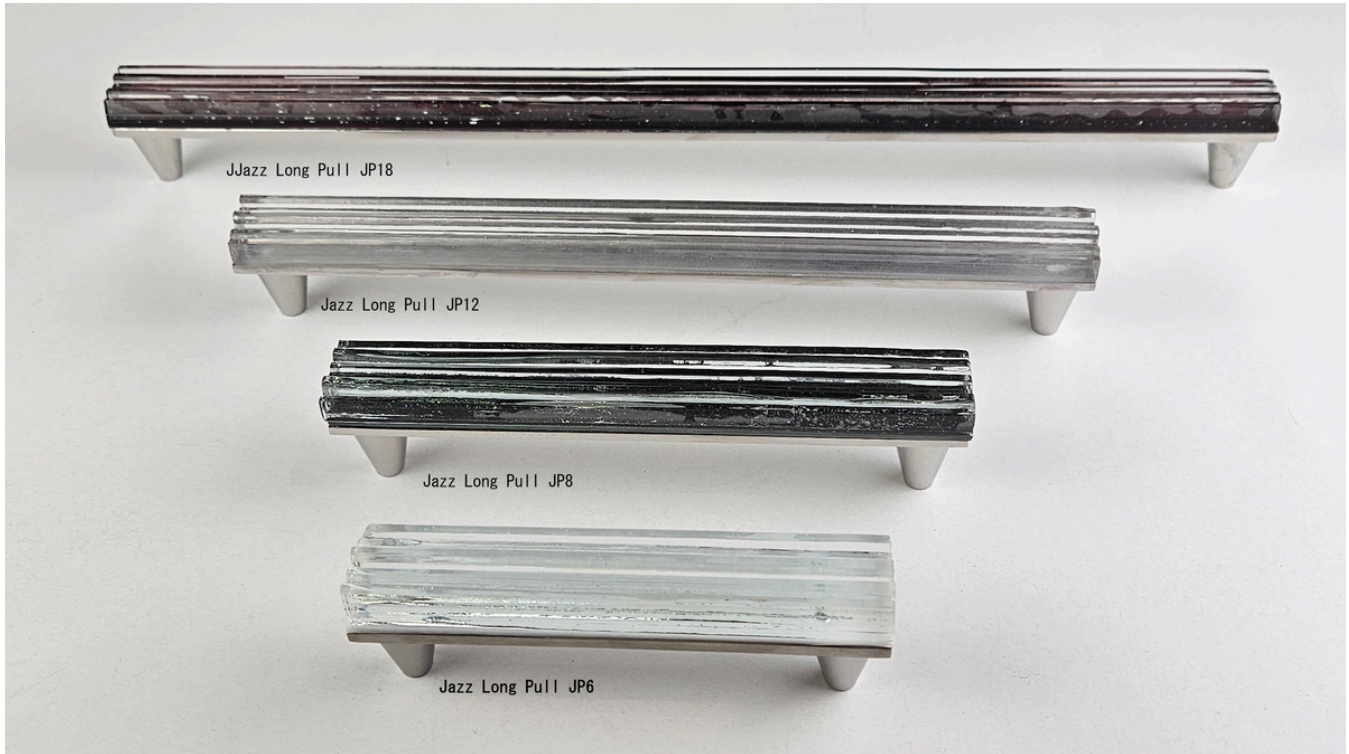

Jazz Long Pulls

Jazz Long Pull / JP 6	6" Length	JLP 6 JLP 6 P	$105.00 $111.00
Jazz Long Pull / JP 8	8" Length	JLP 8 JLP 8 P	$110.00 $113.00
Jazz Long Pull / JP12	12" Length	JLP 12 JLP 12 P	$117.00 $125.00
Jazz Long Pull / JP18	18" Length	JLP 18 JLP 18 P	$138.00 $146.00

PL4