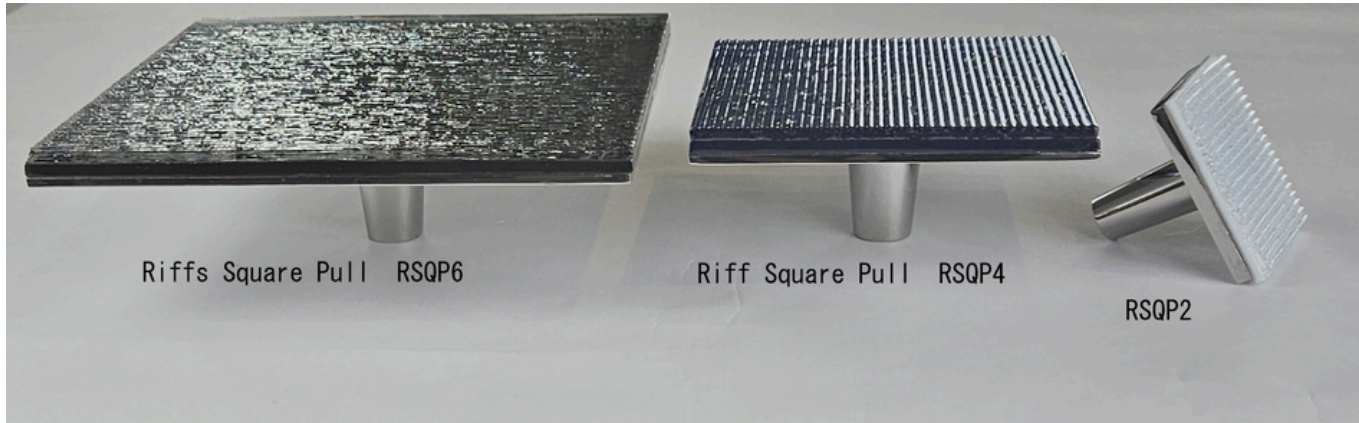

PL7

Jazz Sq. Pull JSP6

Jazz Square Pull JSP4

Jazz Sq. Pull JSP2

Jazz Square Pulls

Jazz Square Pull JSQP 2	2" square	JSQP 2 JSQP 2 P	\$62.00 \$66.00
Jazz Square Pull JSQP 4	4" square	JSQP 4 JSQP 4 P	\$102.00 \$113.00
Jazz Square Pull JSQP 6	6" square	JSQP 6 JSQP 6 P	\$161.00 \$181.00

Jazz & Riffs
hardware collection™
 MUSIC TO YOUR EYES

Price List

Riffs Square Pull RSQP6

Riff Square Pull RSQP4

RSQP2

Riffs Square Pulls

Riffs Square Pull RSQP 2	2" square	RSQP 2 RSQP 2 P	\$61.00 \$87.00
Riffs Square Pull RSQP 4	4" square	RSQP 4 RSQP 4 P	\$92.00 \$101.00
Riffs Square Pull RSQP 6	6" square	RSQP 6 RSQP 6 P	\$137.00 \$153.00

PL9

Jazz & Riffs
hardware collection™
MUSIC TO YOUR EYES

Price List

Jazz Deluxe Long Pulls

Jazz Deluxe Long Pull / JDP 12	12" Deluxe Length	JDP 12 JDP 12 P	\$169.00 \$172.00
Jazz Deluxe Long Pull / JDP 18	18" Deluxe Length	JDP 18 JDP 18 P	\$198.00 \$202.00