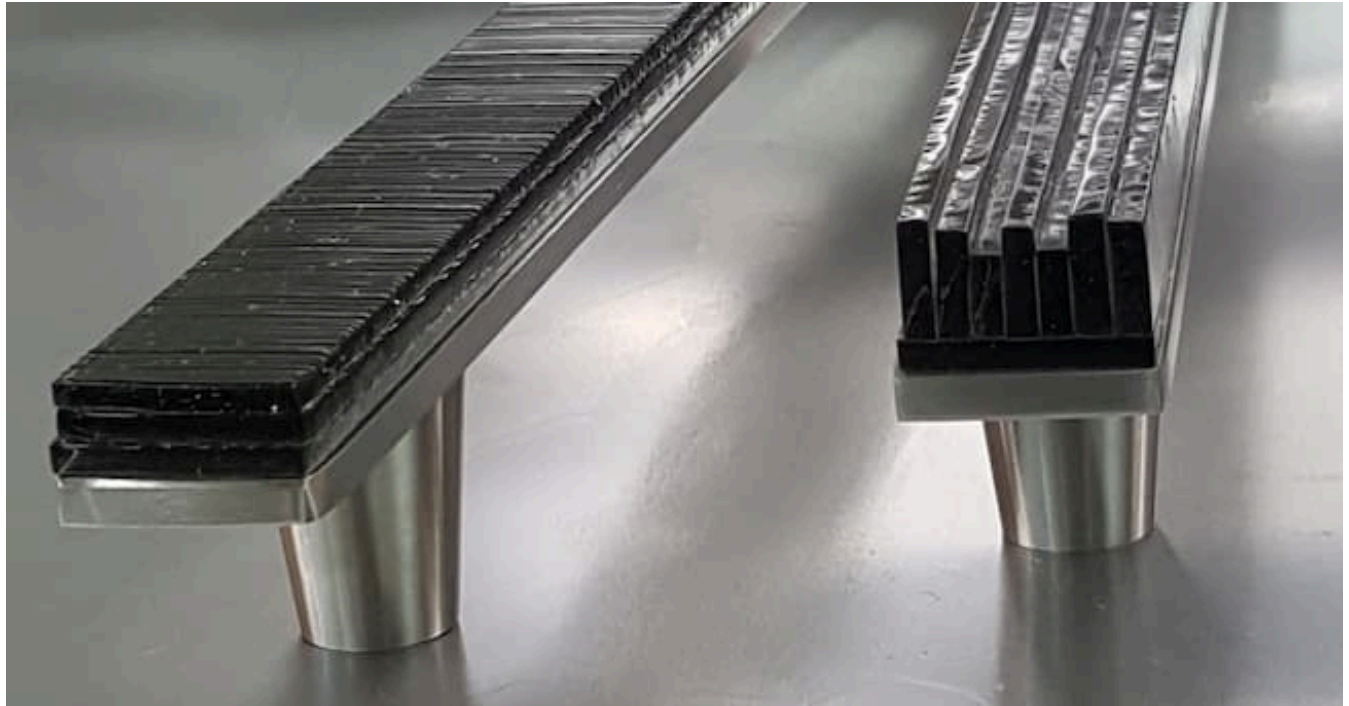

Jazz Appliance Handles

Jazz Appliance Pull / JAP 12	12"Length	JAP 12	$184.00
		JAP 12 P	$212.00
Jazz Appliance Pull / JAP 18	18"Length	JAP 18	$260.00
		JAP 18 P	$271.00

Riffs Appliance Handles

Riffs Appliance Pull / RAP 12	12"Length	RAP 12	$166.00
		RAP 12 P	$172.00
Riffs Appliance Pull / RAP 18	18"Length	RAP 18	$209.00
		RAP 18 P	$222.00

PL11