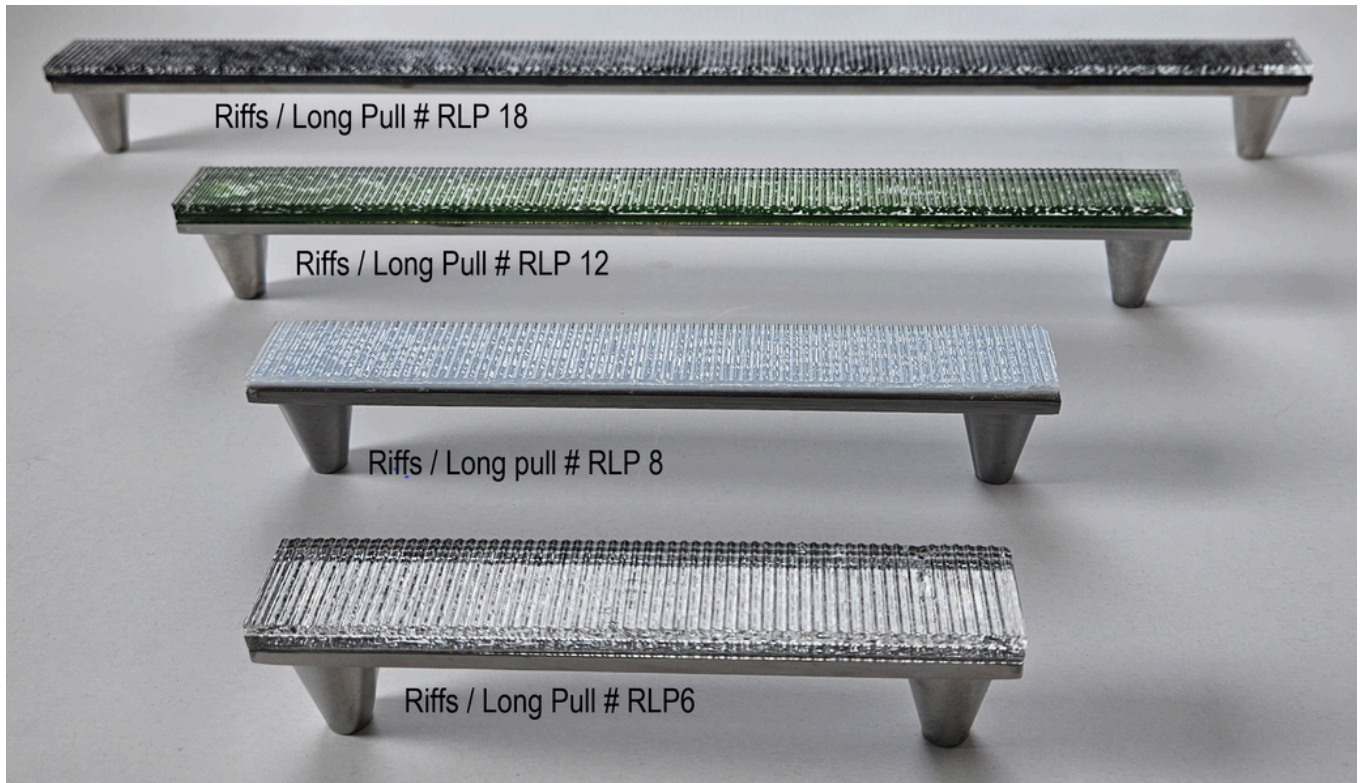

Riffs Long Pulls

Riffs Long Pull / RLP 6	6" Length	RLP 6 RLP 6 P	$99.00 $106.00
Riffs Long Pull / RLP 8	8" Length	RLP 8 RLP 8 P	$74.00 $80.00
Riffs Long Pull / RLP 12	12" Length	RLP 12 RLP 12 P	$109.00 $115.00
Riffs Long Pull / RLP 18	18" Length	RLP 18 RLP 18 P	$118.00 $130.00