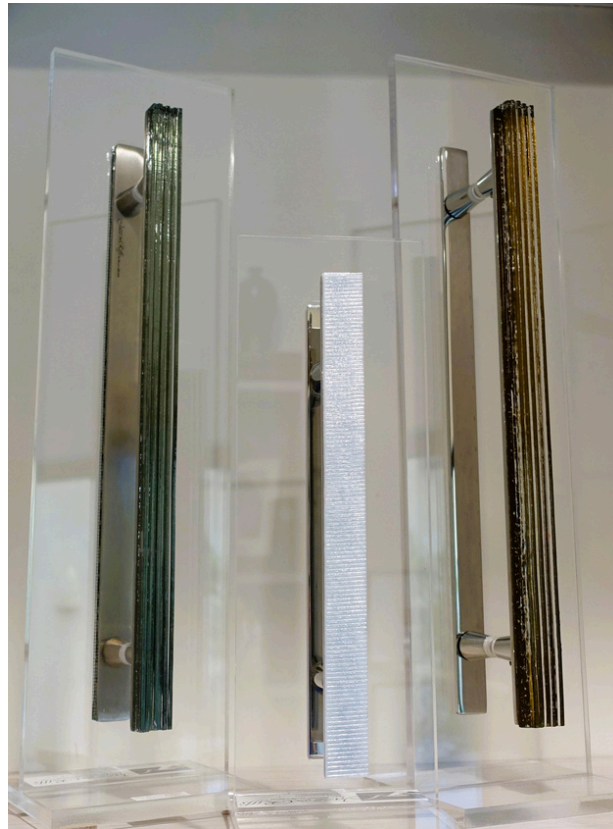

PL9

Jazz & Riffs
hardware collection™
MUSIC TO YOUR EYES

Price List

Jazz Deluxe Long Pulls

Jazz Deluxe Long Pull / JDP 12	12" Deluxe Length	JDP 12 JDP 12 P	\$169.00 \$172.00
Jazz Deluxe Long Pull / JDP 18	18" Deluxe Length	JDP 18 JDP 18 P	\$198.00 \$202.00

PL10

Jazz Appliance Handles

Jazz Appliance Pull / JAP 12	12"Length	JAP 12	\$184.00
		JAP 12 P	\$212.00
Jazz Appliance Pull / JAP 18	18"Length	JAP 18	\$260.00
		JAP 18 P	\$271.00

Riffs Appliance Handles

Riffs Appliance Pull / RAP 12	12"Length	RAP 12	\$166.00
		RAP 12 P	\$172.00
Riffs Appliance Pull / RAP 18	18"Length	RAP 18	\$209.00
		RAP 18 P	\$222.00

PL11

Jazz Shower Door Handles

Jazz Shower Door Pull / JRSP 12	12" Length	JRSP 12	\$599.00
Jazz glass one side Riffs Glass inside		JRSP 12 P	\$620.00
Jazz Shower Door Pull / JRSP 18	18" Length	JRSP 18	\$636.00
Jazz glass outside Riffs glass inside		JRSP 18 P	\$666.00

Call for Pricing in A' Lume Finishes

Riffs Shower Door Handles

Riffs Shower Door Pull / RSP 12	12" Length	RSP 12	\$582.00
Riffs glass both sides		RSP 12 P	\$606.00
Riffs Shower Door Pull / RSP 18	18" Length	RSP 18	\$615.00
		RSP 18 P	\$646.00