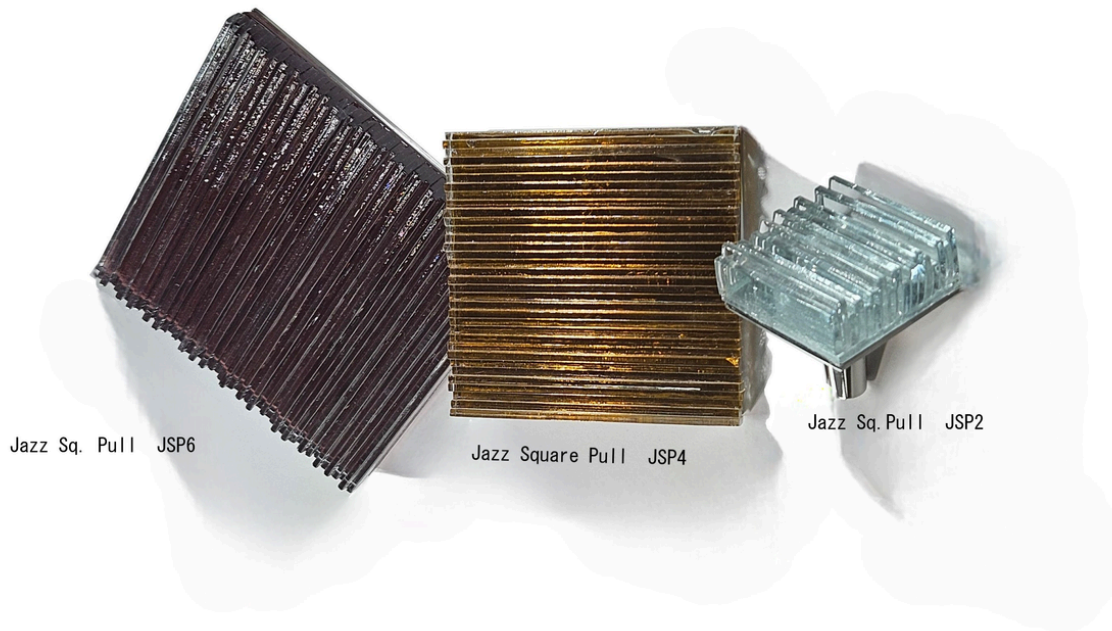

Jazz Long Thin Pulls

Jazz Long Thin Pull JTP 2	2"Length	JTP 2 JTP 2 P JTK 2 A' Lume Finish	\$48.00 \$54.00 \$23.00
Jazz Long Thin Pull JTP 4	4"Length	JTP 4 JTP 4 P JTP 4 A' Lume Finish	\$61.00 \$65.00 \$36.00
Jazz Long Thin Pull JTP 8	8"Length	JTP 8 JTP 8 P JTP 8 A' Lume Finish	\$71.00 \$77.00 \$35.00
Jazz Long Thin Pull JTP 12	12"Length	JTP 12 JTP 12 P JTP 12 A' Lume Finish	\$87.00 \$92.00 \$45.00
Jazz Long Thin Pull JTP 18	18"Length	JTP 18 JTP 18 P JTP 18 A' Lume Finish	\$103.00 \$113.00 \$50.00

PL6

Riffs Long Thin Pulls - 5/8"width

Riffs Long Thin Pull RTP 2	2" x 5/8"	RTP 2	\$42.00
		RTP 2 P	\$50.00
		RTP 2 A' Lume Fin.	\$20.00
Riffs Long Thin Pull RTP 4	4" x 5/8"	RTP 4	\$59.00
		RTP 4 P	\$64.00
		RTP 4 A' Lume Fin.	\$32.00
Riffs Long Thin Pull RTP 8	8" x 5/8"	RTP 8	\$78.00
		RTP 8 P	\$89.00
		RTP 8 A' Lume Fin.	\$30.00
Riffs Long Thin Pull RTP 12	12" x 5/8"	RTP 12	\$97.00
		RTP 12 P	\$89.00
		RTP 12 A' Lume Fin.	\$35.00
Riffs Long Thin Pull RTP 18	18" x 5/8"	RTP 18	\$121.00
		RTP 18 P	\$128.00
		RTP 18 A' Lume Fin.	\$40.00

PL7

Jazz Sq. Pull JSP6

Jazz Square Pull JSP4

Jazz Sq. Pull JSP2

Jazz Square Pulls

Jazz Square Pull JSQP 2	2" square	JSQP 2 JSQP 2 P	\$62.00 \$66.00
Jazz Square Pull JSQP 4	4" square	JSQP 4 JSQP 4 P	\$102.00 \$113.00
Jazz Square Pull JSQP 6	6" square	JSQP 6 JSQP 6 P	\$161.00 \$181.00