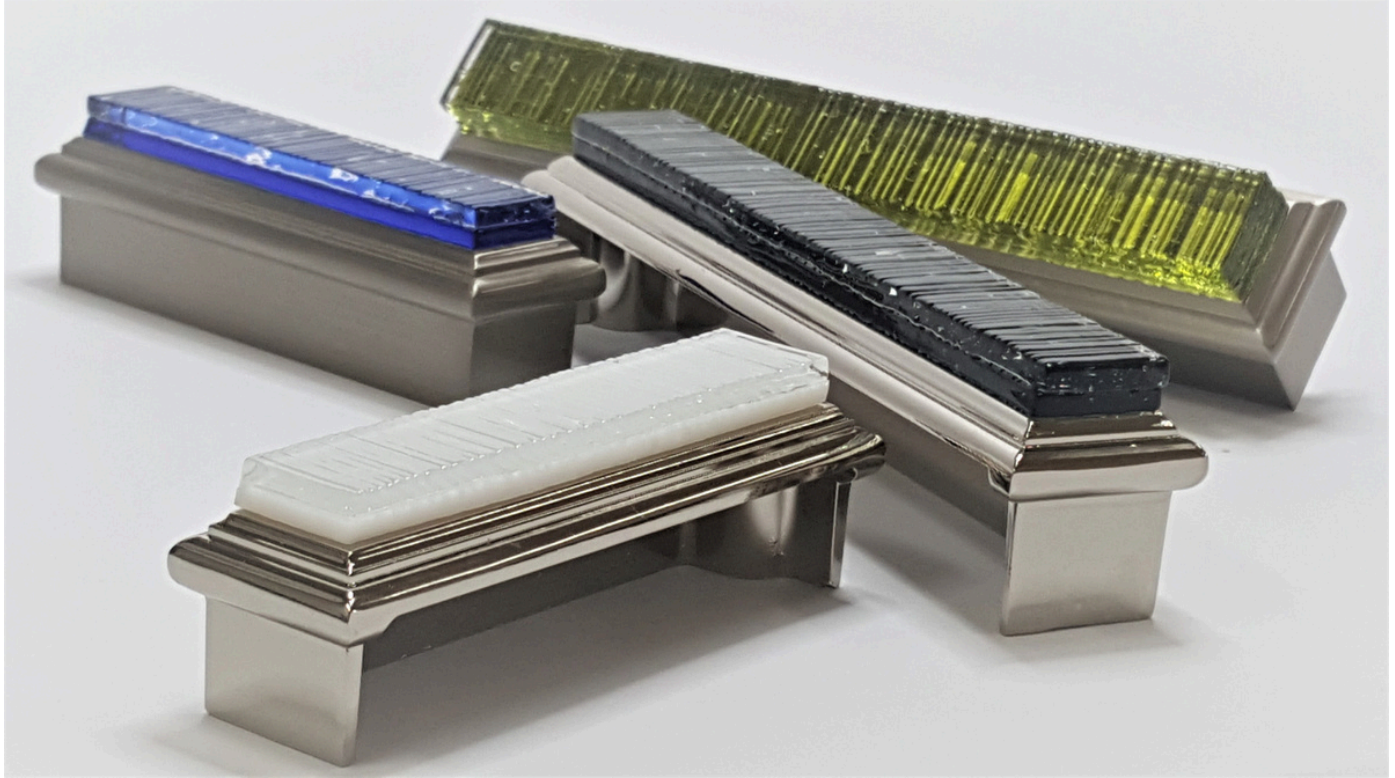

Riffs Bar Knob RTK 2

Regal Dot RDSQK 1

Dot DSQK 1

Knob Collection

Ring Knob / JK 11	3/4" Square	JK 11 JK 11 Premium	\$36.00 \$39.00
Jazz Rex Knob / JRK 1	1" Square	JSQK 1 JSQK 1 Premium JSQK 1 A' Lume	\$45.00 \$48.00 \$25.00
Riffs Rex Knob / RRK 1	1" Square	JRK 1 JRK 1 Premium JRK 1 A' Lume	\$38.00 \$40.00 \$18.00
Jazz Square Knob / JSQP 1	1" Square	JSQP 1 JSQP 1 Premium	\$38.00 \$45.00
Riffs Square Knob / RSQP 1	1" Square	RSQP 1 RSQP 1 Premium	\$34.00 \$37.00
Jazz Bar A' Lume Series Knobs / JTP 2 A	5/8"x2"	JTK 2 JTK 2 Premium JTK 2 A' Lume	\$45.00 \$54.00 \$23.00
Riffs Bar Knobs / RTP 2 A	5/8"x2"	RTK 2 RTK 2 Premium RTK 2 A' Lume	\$42.00 \$50.00 \$20.00
Regal Dot / JRRD 1	1" Square	JRRD 1 JRRD 1 Premium	\$30.00 \$35.00
Dot / DSQK 1	1" Square	DSQK 1 DSQK 1 Premium	\$40.00 \$45.00

PL1

Jazz & Riffs
hardware collection™
MUSIC TO YOUR EYES

Price List

Jazz Cup Pulls

Jazz Cup Pull / JCP 3	3" Length	JCP 3	\$45.00
		JCP 3 P	\$56.00
Jazz Cup Pull / JCP 6	6" Length	JCP 6	\$53.00
		JCP 6 P	\$69.00

PL2

Jazz & Riffs
 hardware collection™
 MUSIC TO YOUR EYES

Price List

Riffs Cup Pulls

Riffs Cup Pulls / RCP 3	3" Length	RCP 3	\$38.00
		RCP 3 P	\$48.00
Riffs Cup Pulls / RCP 6	6" Length	RCP 6	\$54.00
		RCP 6 P	\$62.00