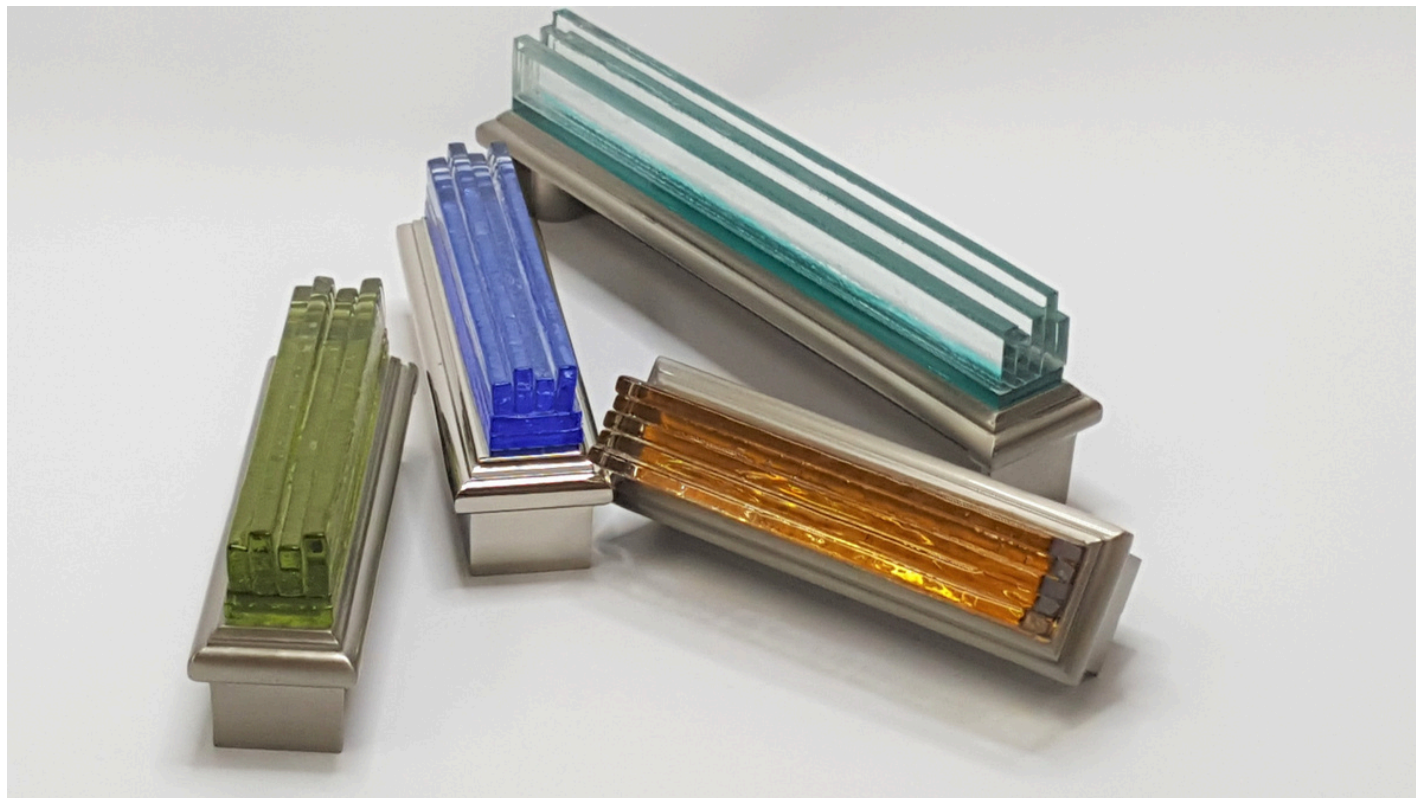

Jazz & Riffs
hardware collection™
MUSIC TO YOUR EYES

Price List

Jazz Cup Pulls

Jazz Cup Pull / JCP 3	3" Length	JCP 3	$45.00
		JCP 3 P	$56.00
Jazz Cup Pull / JCP 6	6" Length	JCP 6	$53.00
		JCP 6 P	$69.00

PL2