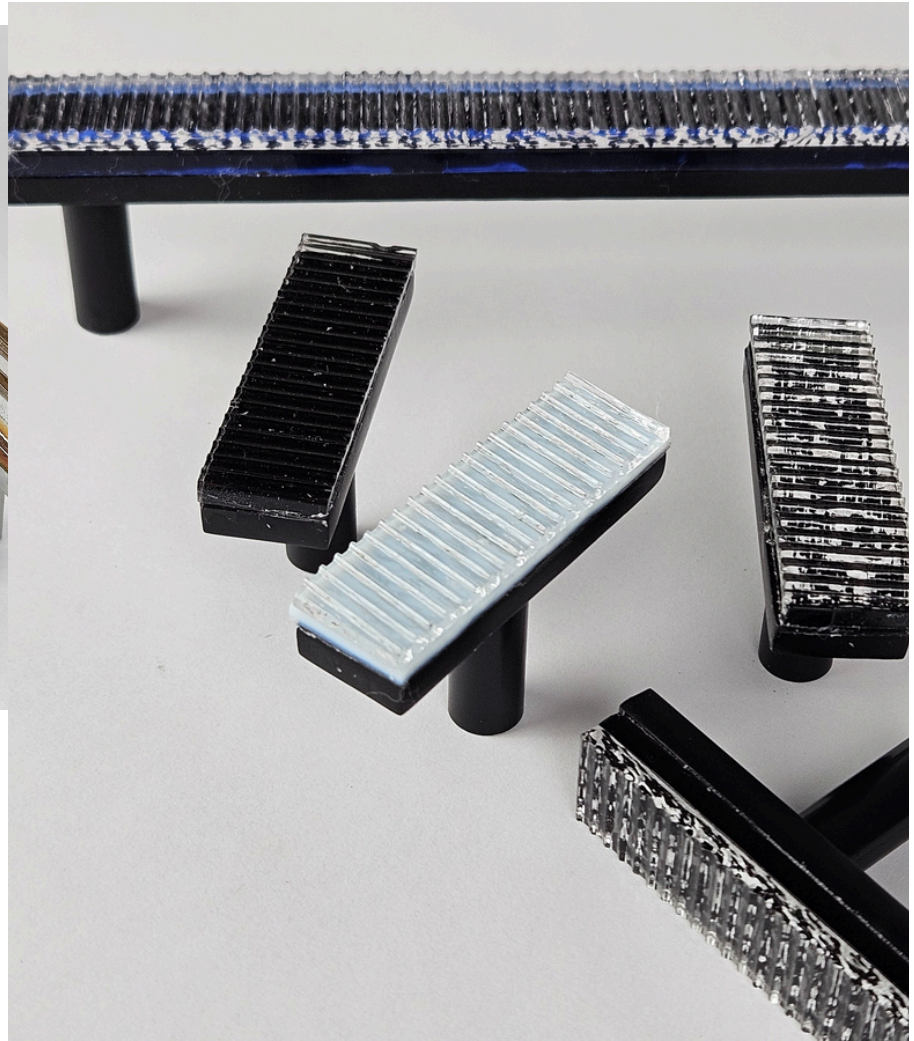

Riffs Collection - A' Lume Series Long Thin Pulls & Knob

Riffs Thin Knob RTK 2

Riffs Thin Pulls RTP 4, RTP 8, RTP 12, RTP 18

Size: 2" x 5/8" x 1-7/8" projection

Available Lengths: 2" Knob, 4" -8" -12" & 18" Pulls

Finishes: A' Lume Satin Black (Satin Silver Custom finish)

Glass Colors: Standard: C-Clear, SW-SnowWhite, SB-StormyBlack, PH-PurpleHaze, BB-BombayBlue

Premium: AM-AquaMarine, GE-GoldenEyes, LTR-LoveThatRed, PP-PrefectPink, GG-GardenGreen, M-Mink

Includes: 1- SS Screw 8-32 x 1"

P8

For more information: www.JazzandRiffsHardwareCollection.com – ph.206.628.9588 – email: info@jazzandriffs.com