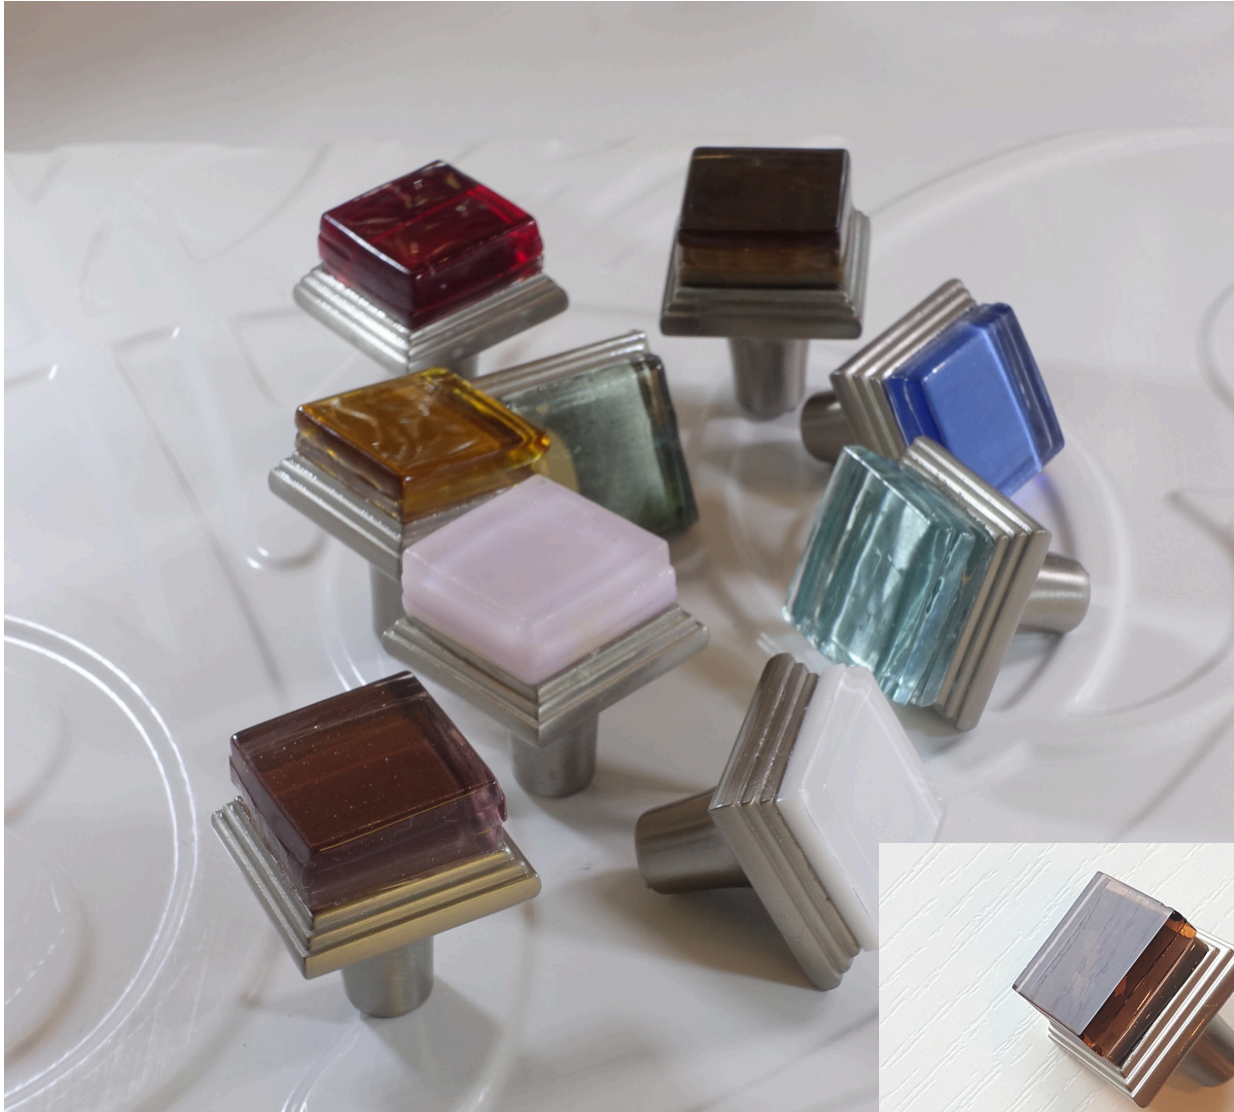

DOT - Square & Solid 1"

Dot DSQK 1

Size: over-all 1"x 1"x 1.25" Projection in Standard Colors & 1.45" projection for Premium Colors

Finish: Satin Nickel, Stainless-Steel

Glass Colors: Standard: SW-SnowWhite, SB-StormyBlack, PH-PurpleHaze, BB-BombayBlue

Premium: AM-AquaMarine, GE-GoldenEyes, LTRLoveThatRed, PP-PerfectPink, GG-GardenGreen, M-Mink

Includes: 1 SS Screw 8-32 x 1"

K6