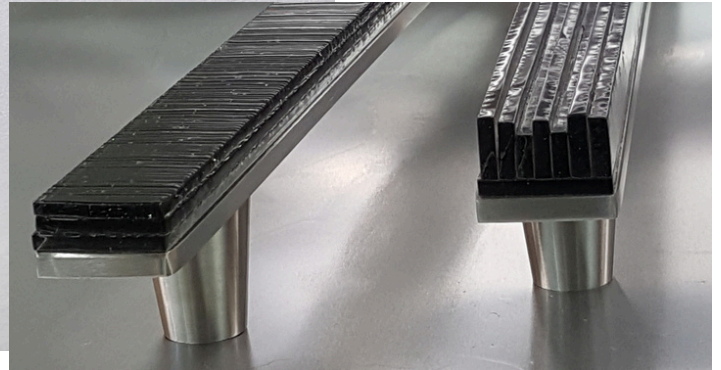

Jazz Collection - Appliance Handles 12" & 18"

Jazz Appliance Handles JAP12 & JAP18

Sizes: 12"x 1" x 1-3/4" projection & 18"x 1" x 1-3/4" projection

Finishes: Mirror Polished, Satin Nickel, Stainless-Steel

Glass Colors: Standard: C-Clear, SW-SnowWhite, SB-StormyBlack, PH-PurpleHaze, BB-BombayBlue

Premium: AM-AquaMarine, GE-GoldenEyes, LTR-LoveThatRed, PPPrefectPink, GG-GardenGreen, M-Mink

Includes: 2 - SS Screws 1/4-20 x 1"

H5