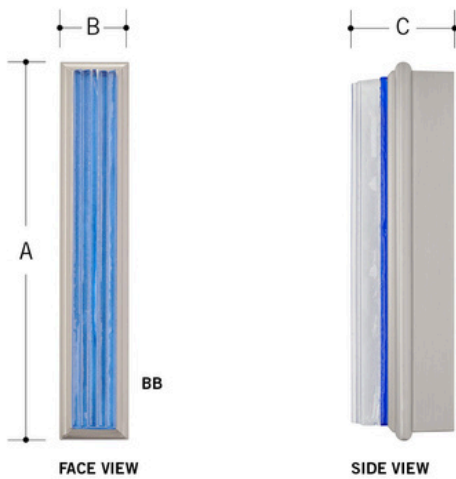

DIMENSIONS

STYLE #	A	B	C
JCP3	3"	1"	1.5"
JCP6	6"	1"	1.5"

FINISHES

Mirror Polished Stainless Steel
Satin Polished Stainless Steel

Jazz & Riffs cabinet hardware is handmade and hand polished. Small variations in the final piece may occur and are considered part of the beauty of the design.