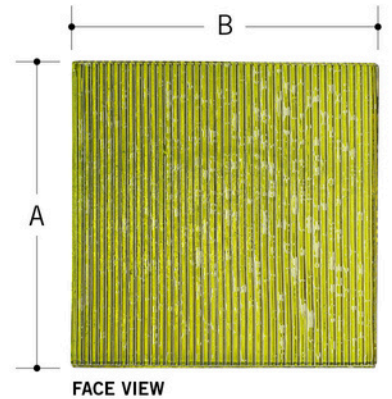

Riffs collection | SQUARE PULLS

Original cabinet hardware handmade in the USA stunningly designed crystalized clear ribbed glass comes in ten colors and hand polished solid stainless steel in either mirror polished or satin nickel fused together to make an elegant and durable cabinet knobs and pulls. Small variations in the final piece may occur and are considered part of the beauty of the design.

DIMENSIONS

STYLE #	A	B	C
RSQP2	2"	2"	1.5"
RSQP4	4"	4"	1.5"
RSQP6	6"	6"	1.5"

COLORS:
GG Garden Green   **GE** Golden Eyes   **M** Mink   **SW** Snow White   **PP** Perfect Pink
SB Stormy Black   **AM** Aqua Marine   **LTR** Love That Red   **BB** Bombay Blue