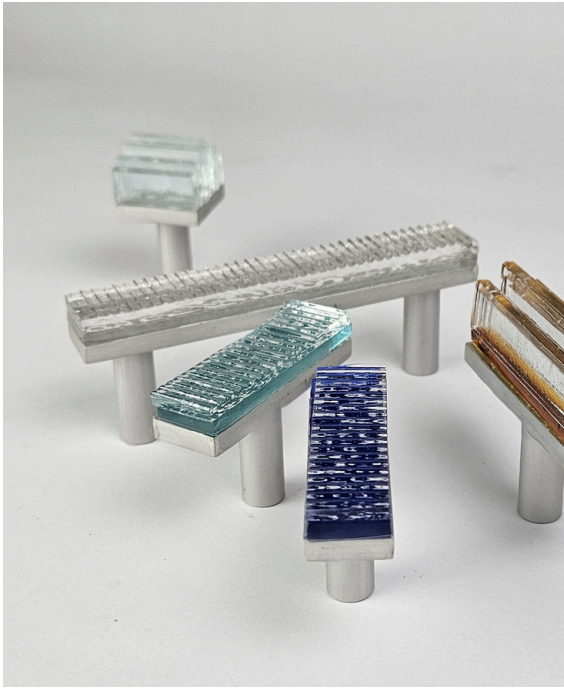

Riffs Collection - A' Lume Series Long Thin Pulls & Knob

Riffs Thin Knob RTK 2

Riffs Thin Pulls RTP 4, RTP 8, RTP 12, RTP 18

Size: 2" x 5/8" x 1-7/8" projection

Available Lengths: 2" Knob, 4" -8" -12" & 18" Pulls

Finishes: A' Lume Satin Black (Satin Silver Custom finish)

Glass Colors: Standard: C-Clear, SW-SnowWhite, SB-StormyBlack, PH-PurpleHaze, BB-BombayBlue

Premium: AM-AquaMarine, GE-GoldenEyes, LTR-LoveThatRed, PP-PrefectPink, GG-GardenGreen, M-Mink

Includes: 1- SS Screw 8-32 x 1"

P8

For more information: www.JazzandRiffsHardwareCollection.com – ph.206.628.9588 – email: info@jazzandriffs.com