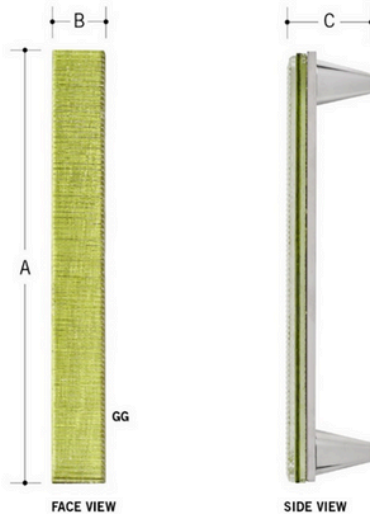

DIMENSIONS

STYLE #	A	B	C
RP6	6"	1"	1.25"
RP8	8"	1"	1.25"
RP12	12"	1"	1.25"
RP16	16"	1"	1.25"
RP18	18"	1"	1.25"

FINISHES

Mirror Polished Stainless Steel
Satin Polished Stainless Steel

Riffs Collection - Long Pulls - 6" -8" -12" & 18"

Riffs Long Pull RP6, RP8, RP12 & RP18

Sizes: 1" w x 6", 8", 12" & 18" lengths

Finishes: Mirror Polished & Satin Nickel, Stainless-Steel

Glass Colors: Standard: C-Clear, SW-SnowWhite, SB-StormyBlack, PH-PurpleHaze, BB-BombayBlue

Premium: AM-AquaMarine, GE-GoldenEyes, LTR-LoveThatRed, PP-Pink, GG-Green, M-Mink

includes: 2 - SS Screws 8- 32 x 1"