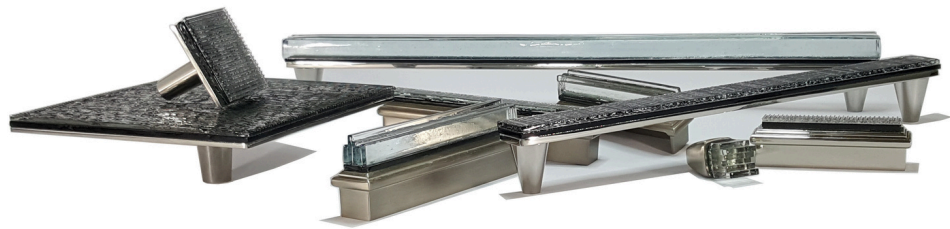

Intro

Knob Collection

	Pages
• Ring Knob	K1
• REX Knob	K2 & K3
• Square Knobs |	K4 - K5
• Dot	K6
• A' Lume Series Knob	K7
• Regal Dot	K8

Jazz Collection Pulls & Handles

• Cup Pulls	P1
• Long Pulls	P3
• Deluxe Long Pulls	P4
• Thin Pulls	P7
• Square Pulls	P10 & P12
• A' Lume Series Pulls	H5
• Appliance Handles	H1
• Shower Door Handles 1" wide	H3
• Shower Door Handles 3" wide	

Riffs Collection Cabinet Pulls

• Cup Pulls	P2
• Long Pulls	P5
• Long Thin Pulls	P6
• Square Pulls	P11 & P13
• Appliance Handles	H6
• Shower Door 1" wide	H2
• Shower Door 3" wide	H4

Glass Color Charts & Metal Finish Chart

• Glass Colors| Standard	28
• Glass Colors| Premium	29
• Metal Finishes	30 - 31

Price List

• Price List	P1-P13
• Return Policy - last page of catalog