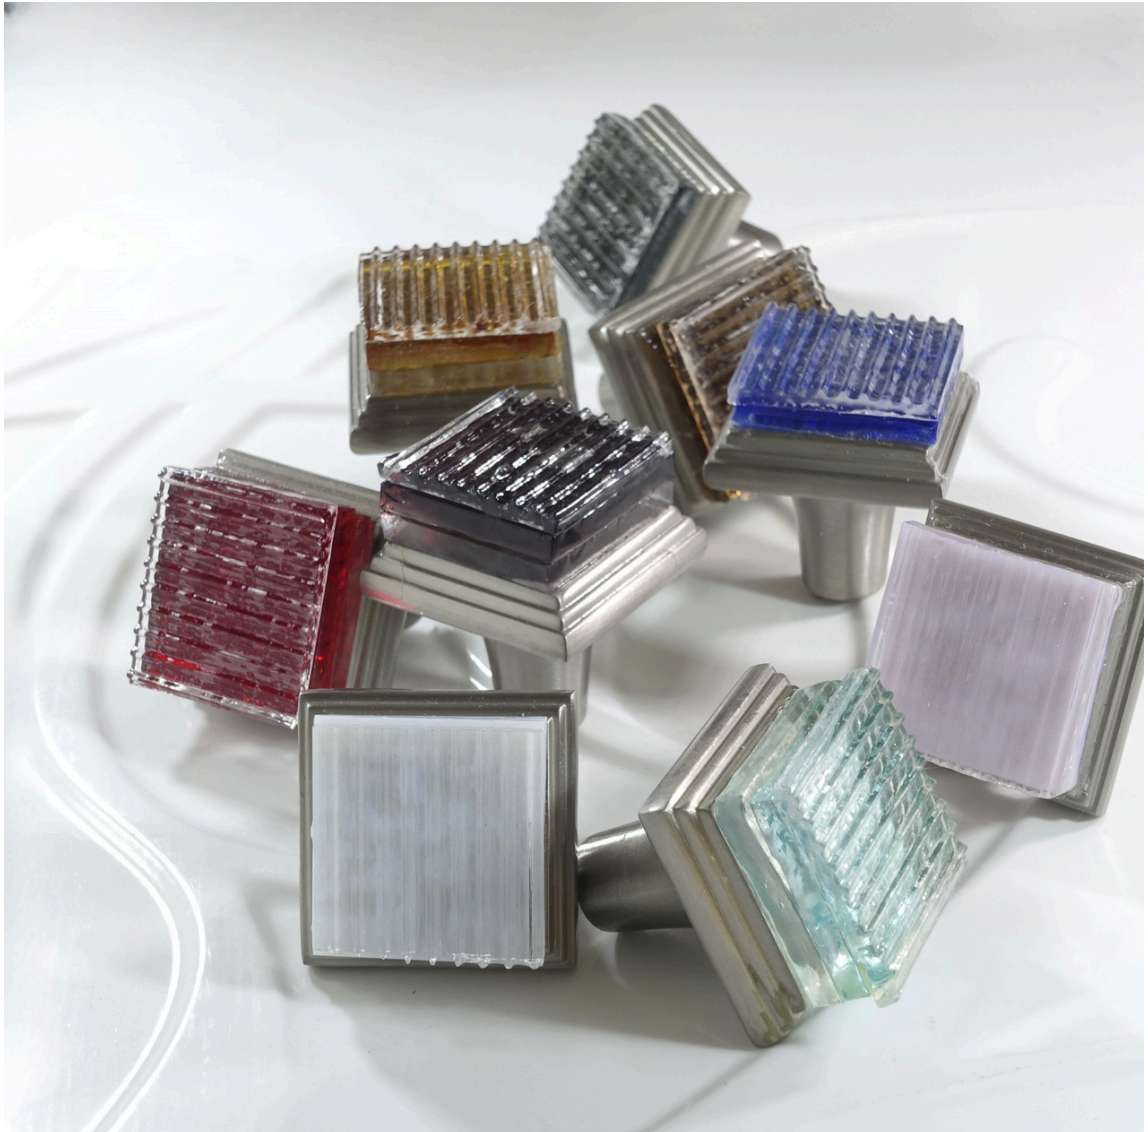

Riffs Collection - Square Knob 1"

Riffs 1" Square Knob RSQK 1

Size: 1"x 1"x 1-7/8" projection

Finish: Satin Nickel, Stainless-Steel

Glass Colors: Standard: C-Clear, SW-SnowWhite, SB-StormyBlack, PH-PurpleHaze, BB-BombayBlue

Premium: AM-AquaMarine, GE-GoldenEyes, LTR-LoveThatRed, PP-PrefectPink, GG-GardenGreen, M-Mink

Includes: 1-SS Screw 8-32 x 1"

K5