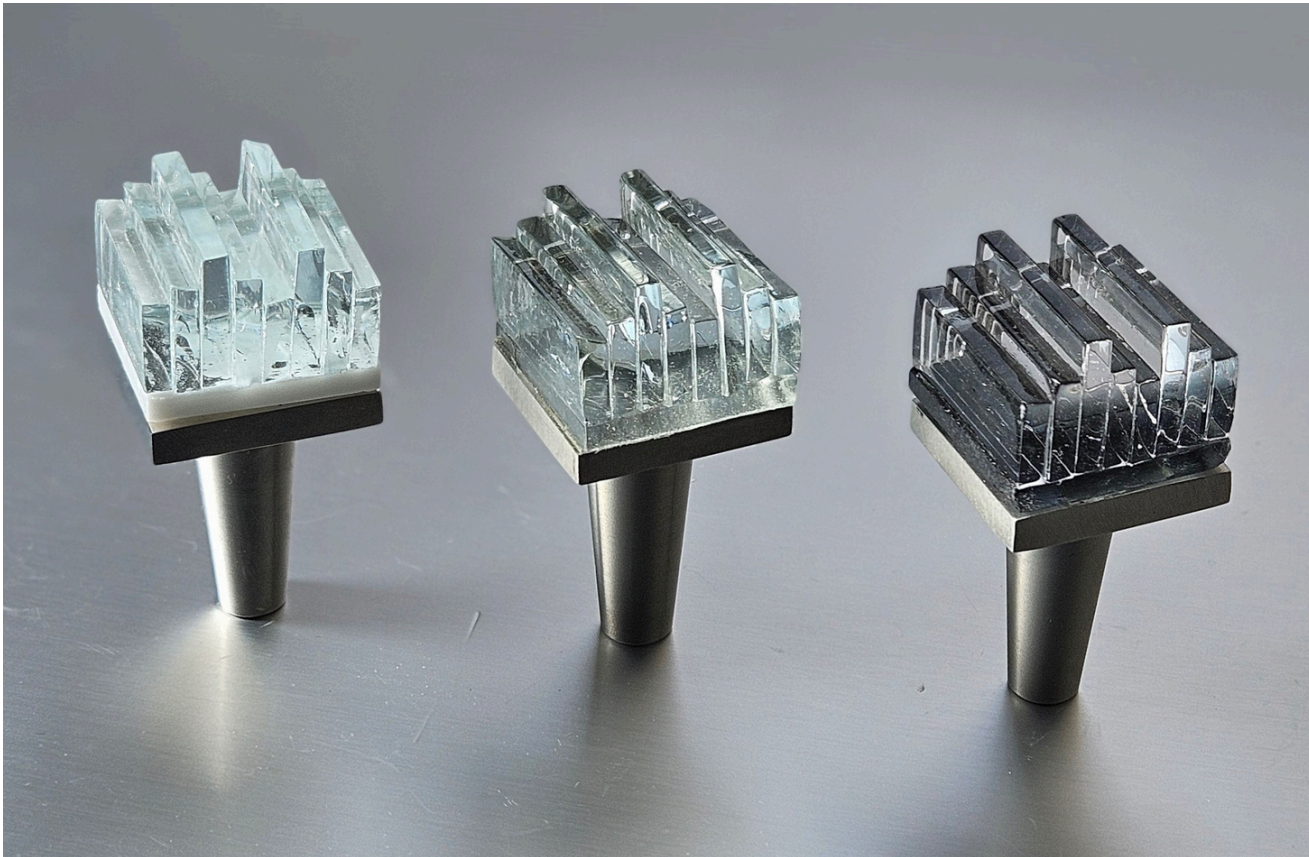

Includes: 1 - SS Screw 8-32 x 1"

K1

Jazz Collection - REX Knob 1"

Jazz REX Knob JRK 1

Size: 1"x 1" x 1-7/8" projection

Finishes: Satin Nickel & Mirror Polished Stainless-Steel & A'Loun - Clear Matte & Matte Black