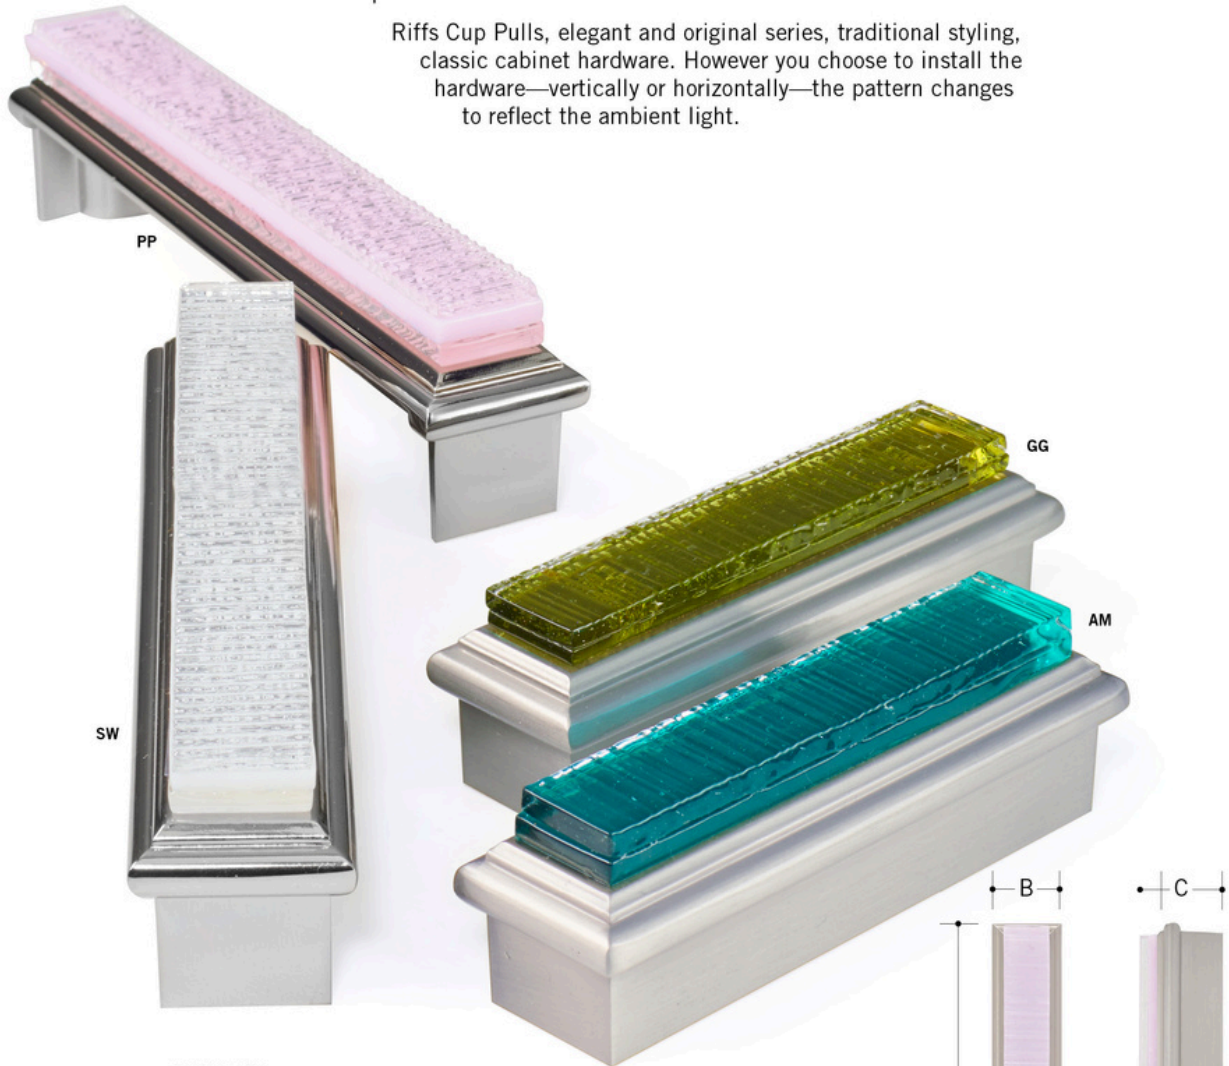

Premium: AM-AquaMarine, GE-GoldenEyes, LTRLoveThatRed, PP-PerfectPink, GG-GardenGreen, M-Mink

Includes: 1- SS Screw 8-32 x 1"

K8

PULLS

Jazz collection | CUP PULLS

Jazz Cup Pulls, elegant and original series, traditional styling, classic cabinet hardware. However you choose to install the hardware—vertically or horizontally—the pattern changes to reflect the ambient light.

COLORS:
PH Purple Haze
BB Bombay Blue
GG Garden Green
AM Aqua Marine

DIMENSIONS

STYLE #	A	B	C
JCP3	3"	1"	1.5"
JCP6	6"	1"	1.5"

FINISHES

Mirror Polished Stainless Steel
Satin Polished Stainless Steel

Jazz & Riffs cabinet hardware is handmade and hand polished. Small variations in the final piece may occur and are considered part of the beauty of the design.

Riffs collection | CUP PULLS

Riffs Cup Pulls, elegant and original series, traditional styling, classic cabinet hardware. However you choose to install the hardware—vertically or horizontally—the pattern changes to reflect the ambient light.