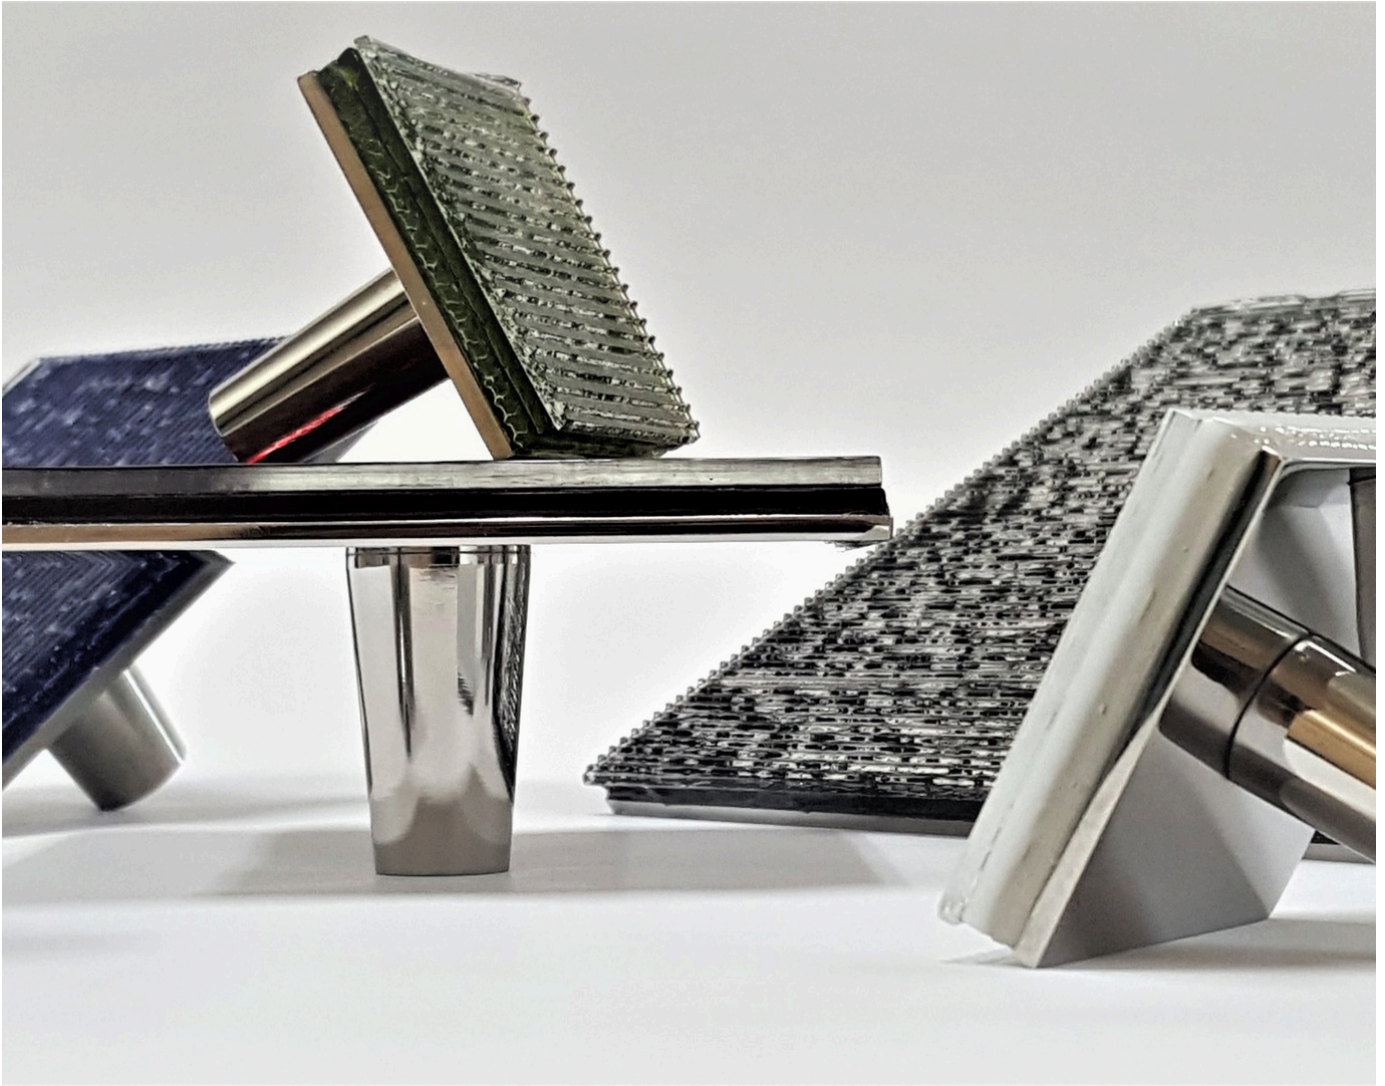

Riffs Collection - Square Knob 2"

Riffs Square Knob RSQP 2

Size: 2"x 2"x 1-7/8" projection

Finishes: Mirror Polished & Satin Nickel, Stainless-Steel

Glass Colors: Standard: C-Clear, SW-SnowWhite, SB-StormyBlack, PH-PurpleHaze, BB-BombayBlue

Premium: AM-AquaMarine, GE-GoldenEyes, LTR-LoveThatRed, PP-PerfectPink, GG-GardenGreen, M-Mink

Includes: 1 - SS Screws 8-32 x 1"

P13