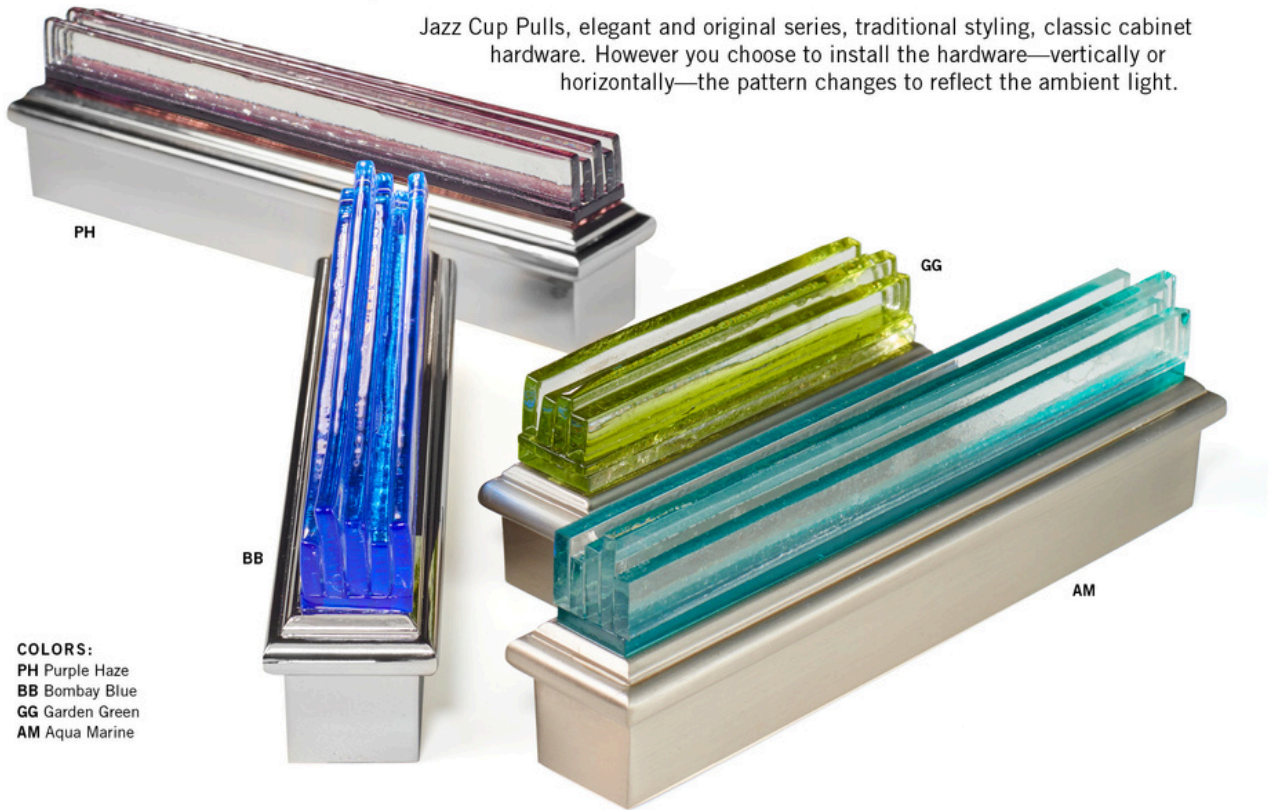

K7

REGAL DOT - Knob 1"

Regal Dot RDSQK 1

Size: 3/4"x 3/4"x 1.25" Projection in Standard Colors

Finish: Satin Nickel, Stainless-Steel

Glass Colors: Standard: SW-SnowWhite, SB-StormyBlack, PH-PurpleHaze, BB-BombayBlue

Premium: AM-AquaMarine, GE-GoldenEyes, LTRLoveThatRed, PP-PerfectPink, GG-GardenGreen, M-Mink

Includes: 1- SS Screw 8-32 x 1"

K8

PULLS

Jazz collection | CUP PULLS

Jazz Cup Pulls, elegant and original series, traditional styling, classic cabinet hardware. However you choose to install the hardware—vertically or horizontally—the pattern changes to reflect the ambient light.