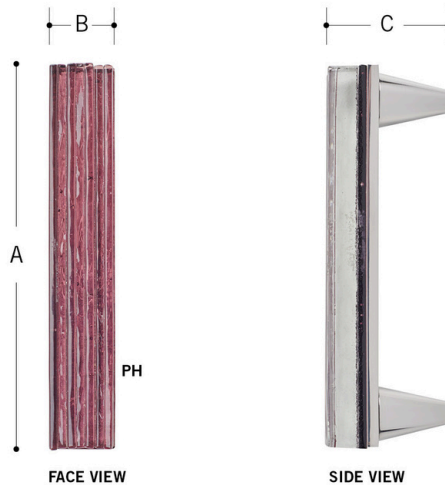

COLORS:

- PP Perfect Pink
- SW Snow White
- GG Garden Green
- AM Aqua Marine

DIMENSIONS

STYLE #	A	B	C
RCP3	3"	1"	1.125"
RCP6	6"	1"	1.125"

Jazz collection

LONG CABINET DOOR PULLS

Original cabinet hardware handmade in the USA stunningly designed crystal clear glass comes in ten colors and hand polished solid stainless steel in either mirror polished or satin nickel fused together to make an elegant and durable cabinet knobs and pulls. Small variations in the final piece may occur and are considered part of the beauty of the design.

COLORS:
BB Bombay Blue SW Snow White GG Garden Green PH Purple Haze

DIMENSIONS

STYLE #	A	B	C
JP6	6"	1"	1.75"
JP8	8"	1"	1.75"
JP12	12"	1"	1.75"
JP16	16"	1"	1.75"
JP18	18"	1"	1.75"

FINISHES

Mirror Polished Stainless Steel
Satin Polished Stainless Steel