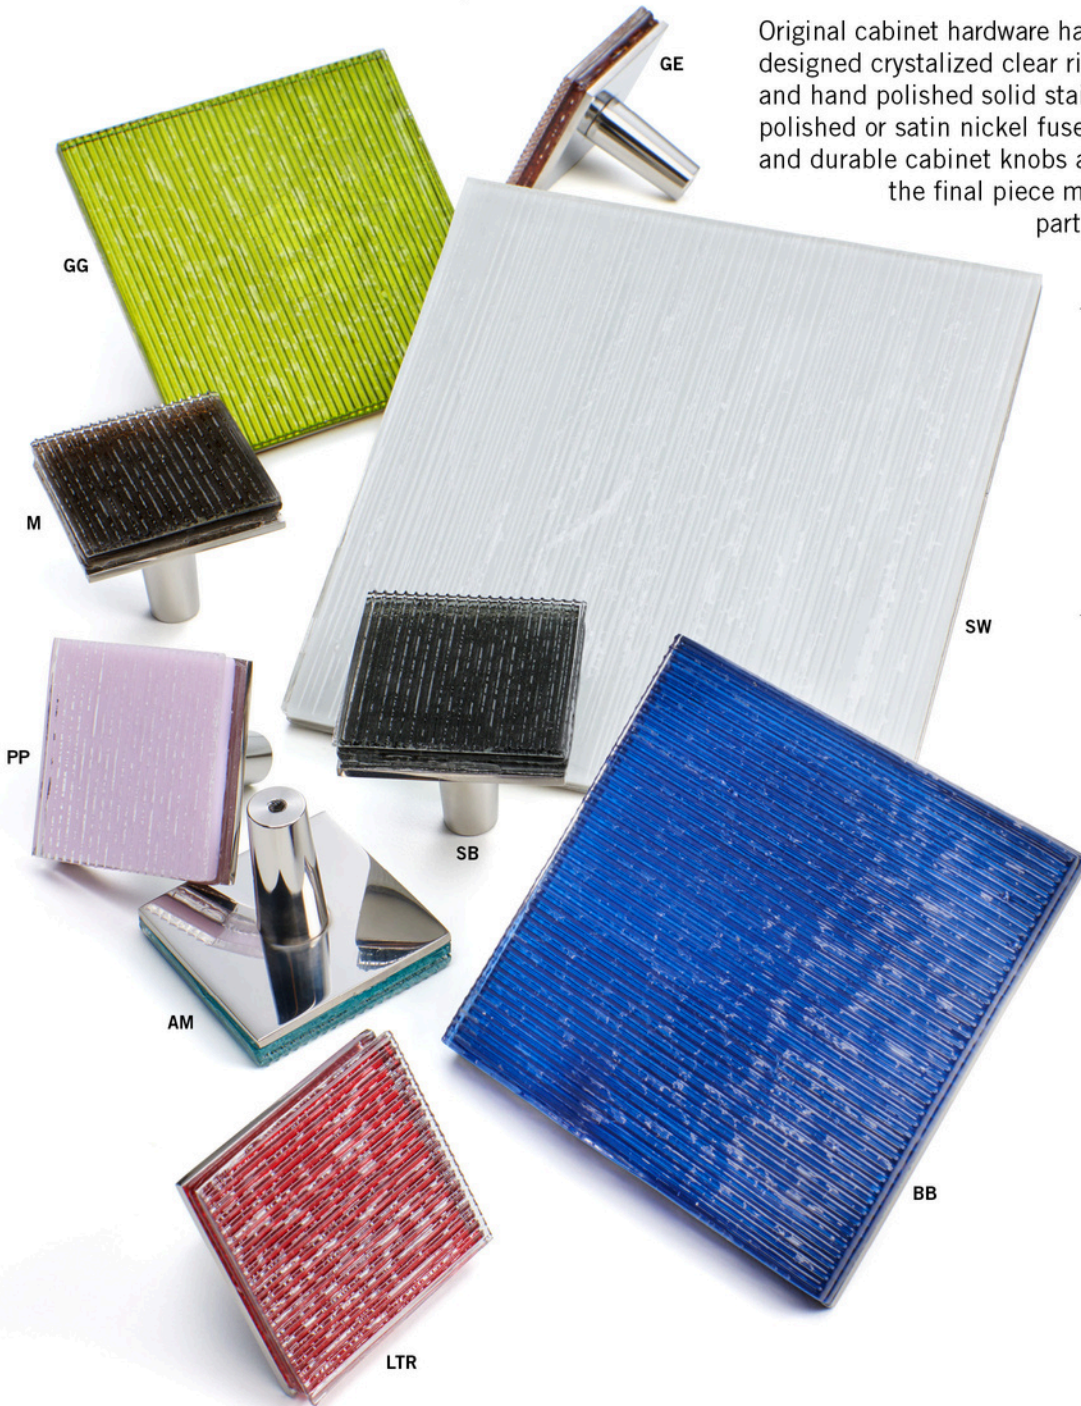

Riffs collection | SQUARE PULLS

Original cabinet hardware handmade in the USA stunningly designed crystalized clear ribbed glass comes in ten colors and hand polished solid stainless steel in either mirror polished or satin nickel fused together to make an elegant and durable cabinet knobs and pulls. Small variations in the final piece may occur and are considered part of the beauty of the design.

DIMENSIONS

STYLE #	A	B	C
RSQP2	2"	2"	1.5"
RSQP4	4"	4"	1.5"
RSQP6	6"	6"	1.5"

COLORS:
GG Garden Green   **GE** Golden Eyes   **M** Mink   **SW** Snow White   **PP** Perfect Pink
SB Stormy Black   **AM** Aqua Marine   **LTR** Love That Red   **BB** Bombay Blue