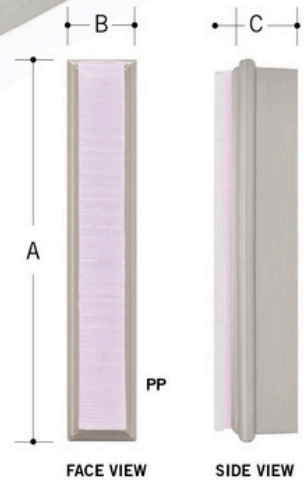

FINISHES

- Mirror Polished Stainless Steel
- Satin Polished Stainless Steel

Jazz & Riffs cabinet hardware is handmade and hand polished. Small variations in the final piece may occur and are considered part of the beauty of the design.

COLORS:

- PP Perfect Pink
- SW Snow White
- GG Garden Green
- AM Aqua Marine

DIMENSIONS

STYLE #	A	B	C
RCP3	3"	1"	1.125"
RCP6	6"	1"	1.125"

Jazz collection

LONG CABINET DOOR PULLS

Original cabinet hardware handmade in the USA stunningly designed crystal clear glass comes in ten colors and hand polished solid stainless steel in either mirror polished or satin nickel fused together to make an elegant and durable cabinet knobs and pulls. Small variations in the final piece may occur and are considered part of the beauty of the design.