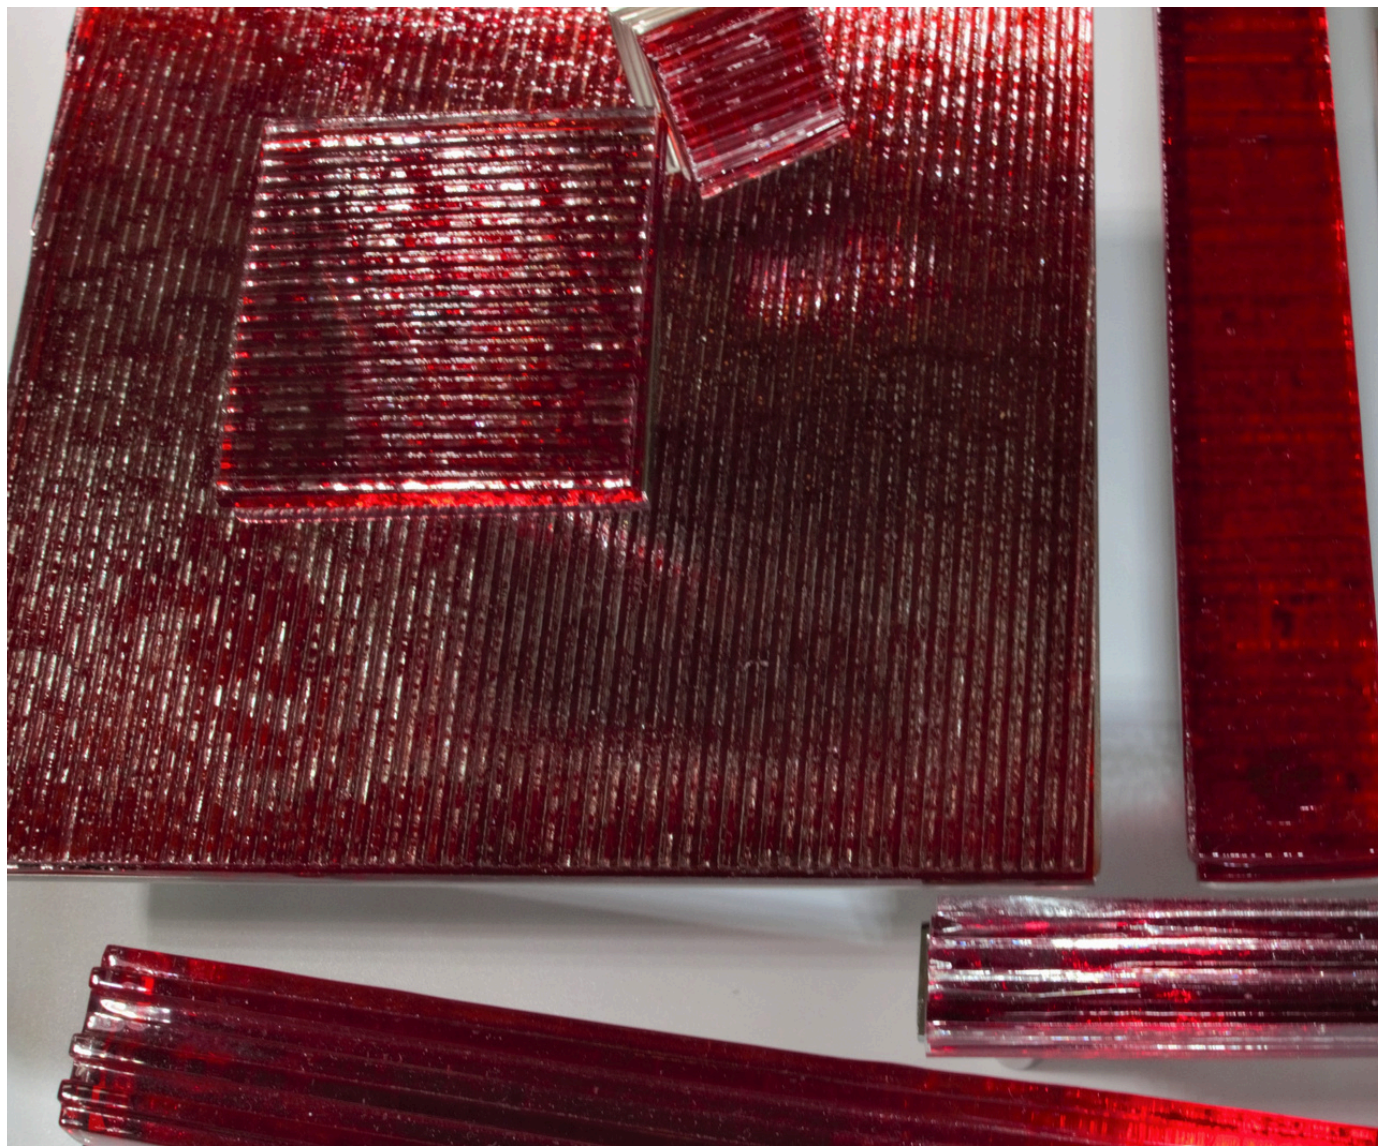

GE - Golden Eyes - Glass Color
Premium - Glass Color

Jazz & Riffs Hardware Collections - Glass Color Chart

Premium Glass Color