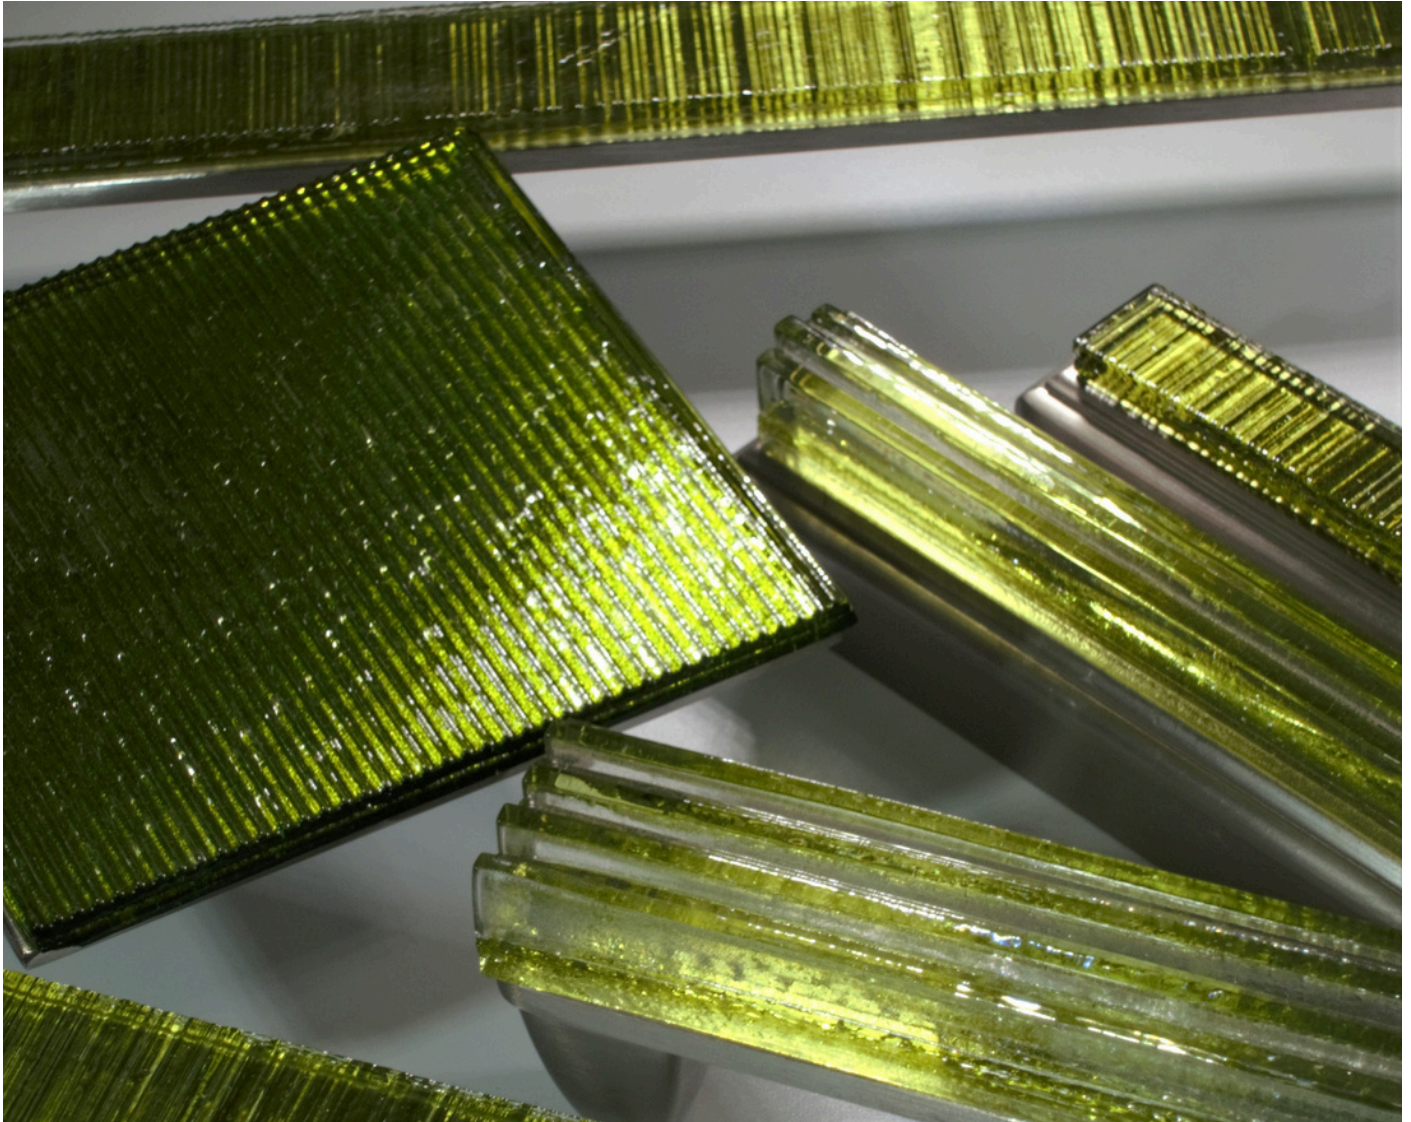

AM Aqua Marine - Glass Color
Premium - Glass Color

Jazz & Riffs Hardware Collections - Glass Color Chart

Premium Glass Color