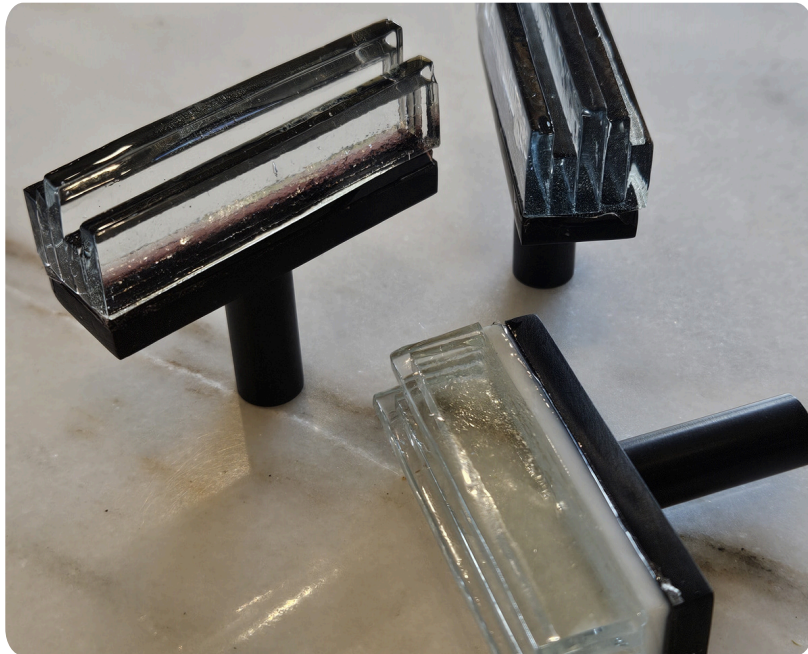

Premium Glass Color

LTR - Love That Red - Glass Color
Premium - Glass Color

Jazz & Riffs Hardware Collections - Glass Color Chart

Premium Glass Color

M - Mink - Glass Color

Premium - Glass Color

Jazz & Riffs Hardware Collections - Glass Color Chart

Premium Glass Color

PP - Perfect Pink - Glass Color
Premium - Glass Color

Jazz & Riffs Collections - Metal Finishes

Satin Nickel Stainless Steel

This finish offers a smooth, soft satin appearance that brings a touch of elegance to any design.

Mirror Polished Stainless Steel

With its bright, dazzling finish, this option adds a striking and sophisticated element to your interiors.

Jazz & Riffs Collections - Metal Finishes

A' Lume Series

Satin Black: Pairing Satin Black with white glass creates a timeless, classic look that adds depth to any color scheme.