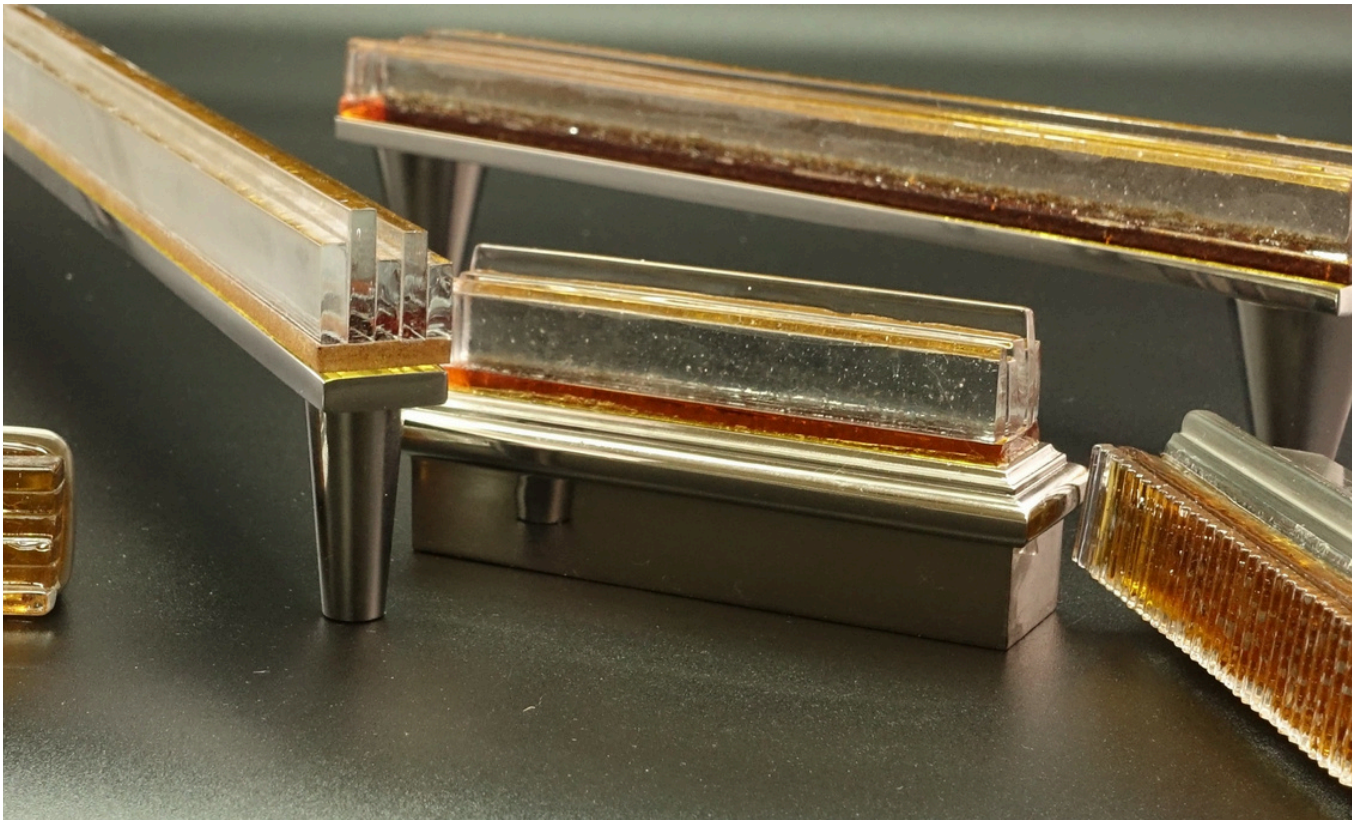

GG- Garden Green - Glass Color
Premium - Glass Color

Jazz & Riffs Hardware Collections - Glass Color Chart

Premium Glass Color