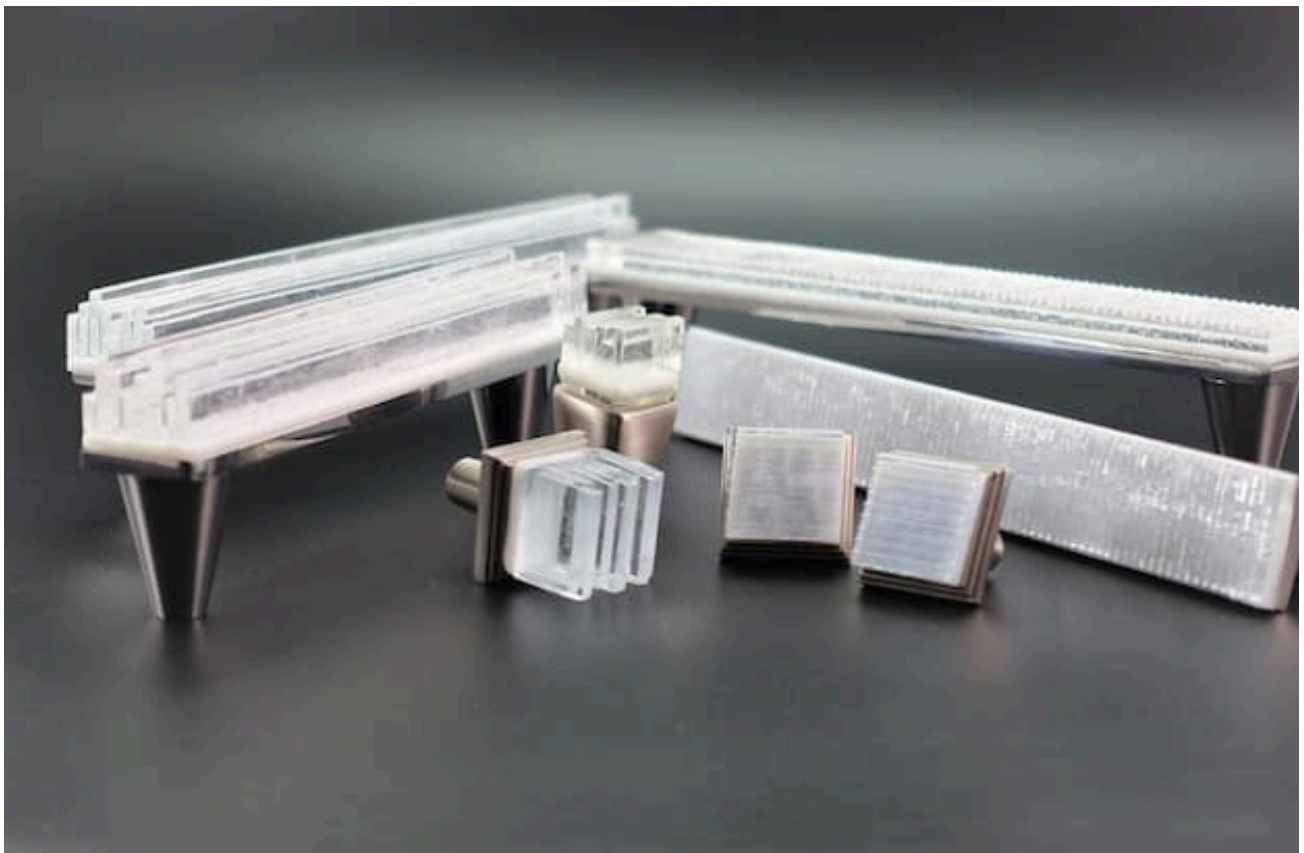

Jazz & Riffs Hardware Collections - Glass Color Chart

Standard Color

SW - Snow White - Glass Color
Standard Glass Color