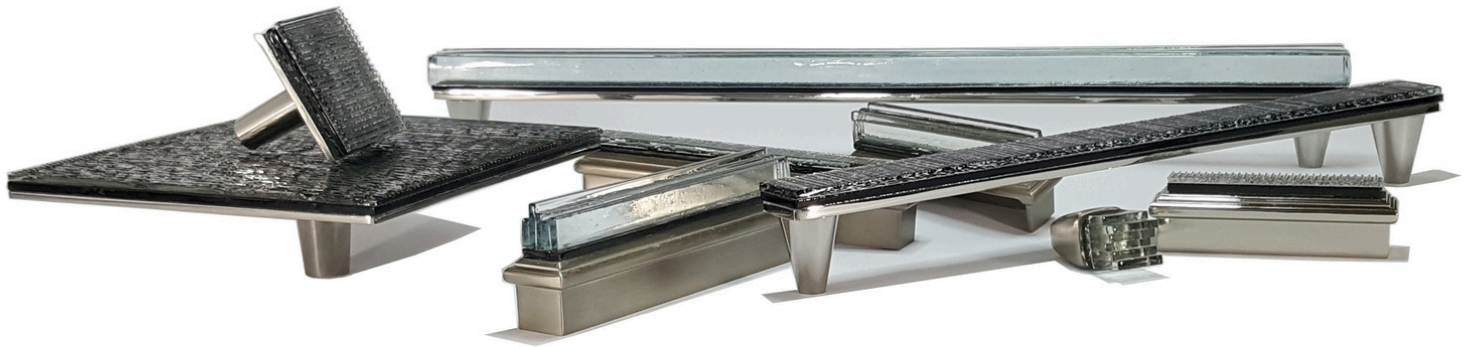

&

METAL FINISHES

*Mirror Polish, Satin Nickel, A' Lume Satin Black
(Satin Silver & Satin Gold Custom Finishes)*

Jazz & Riffs Hardware Collections - Glass Color Chart

Standard Colors

SW - Snow White Glass Color

C - Clear Glass Color
Premium Glass Color

Jazz & Riffs Hardware Collections - Glass Color Chart

Standard Color

SB - Stormy Black Glass Color
Standard Glass Color

Jazz & Riffs Hardware Collections - Glass Color Chart