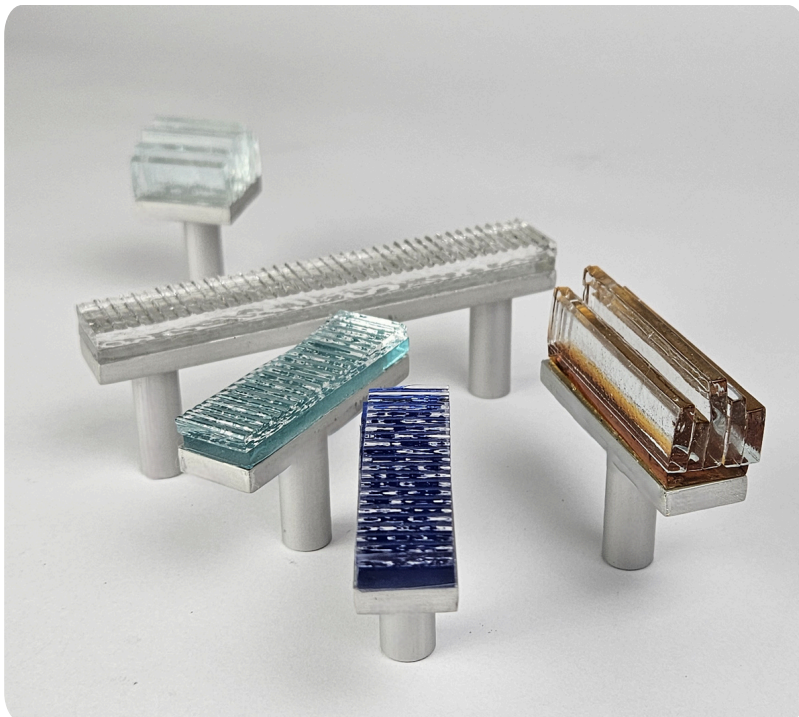

Premium Glass Color

PP - Perfect Pink - Glass Color
Premium - Glass Color

Jazz & Riffs Collections - Metal Finishes

Satin Nickel Stainless Steel

This finish offers a smooth, soft satin appearance that brings a touch of elegance to any design.

Mirror Polished Stainless Steel

With its bright, dazzling finish, this option adds a striking and sophisticated element to your interiors.

Jazz & Riffs Collections - Metal Finishes

A' Lume Series

Satin Black: Pairing Satin Black with white glass creates a timeless, classic look that adds depth to any color scheme.